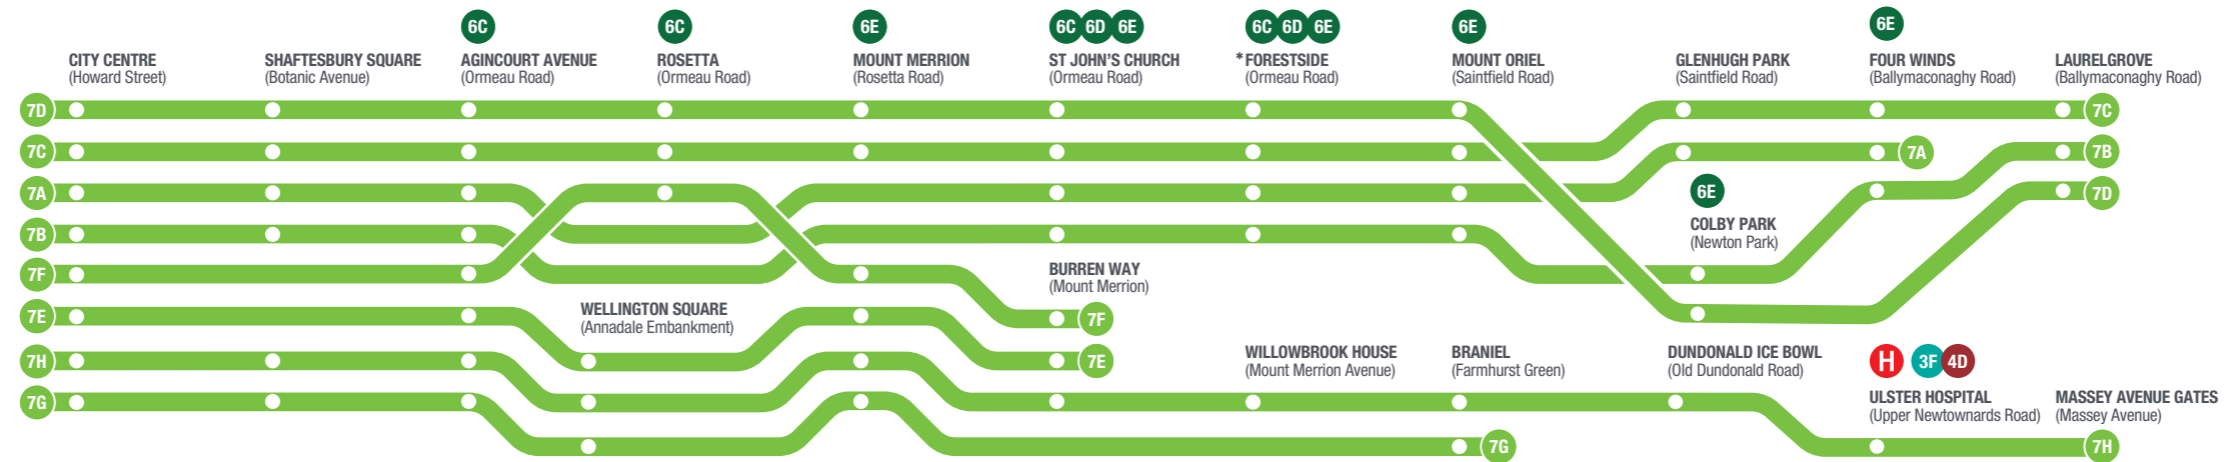

METRO 7

ORMEAU ROAD & ANNADALE

* Early morning return route serves Forestside (Knockbreda Cemetery), see timetable