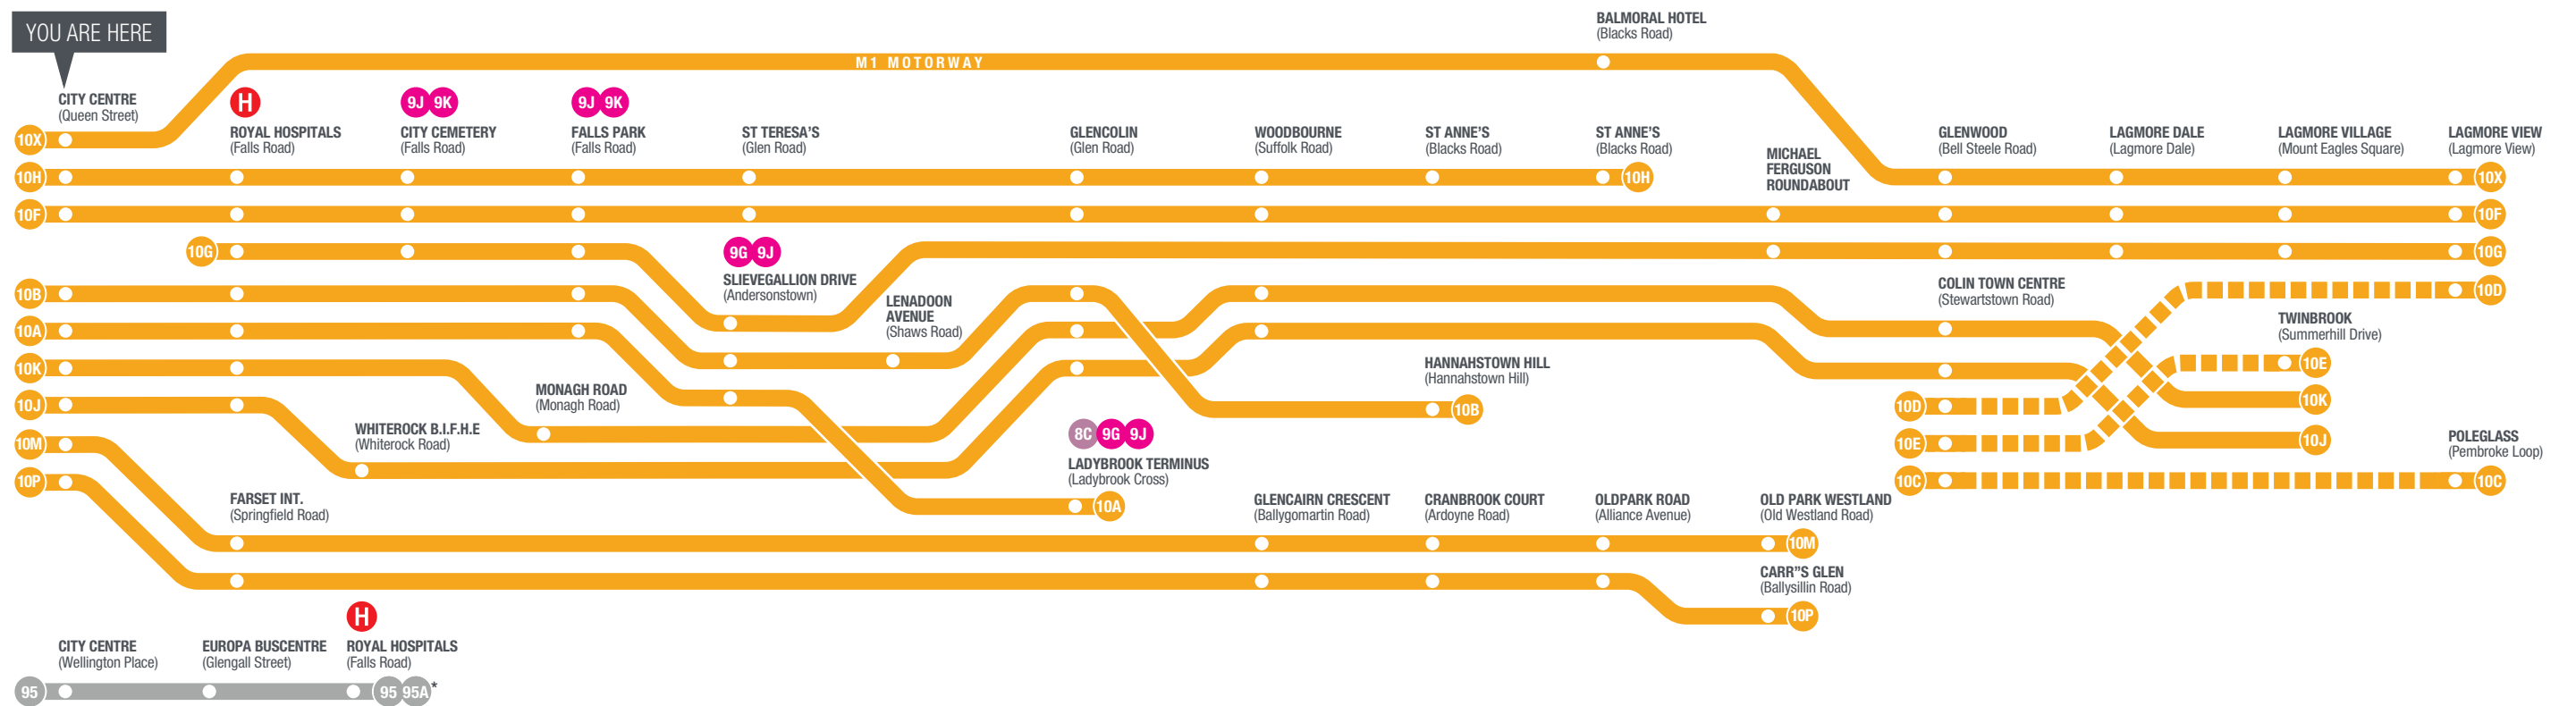

# METRO 10

## FALLS ROAD & GLEN ROAD

\*95A Inward service only – Omits Europa Buscentre.