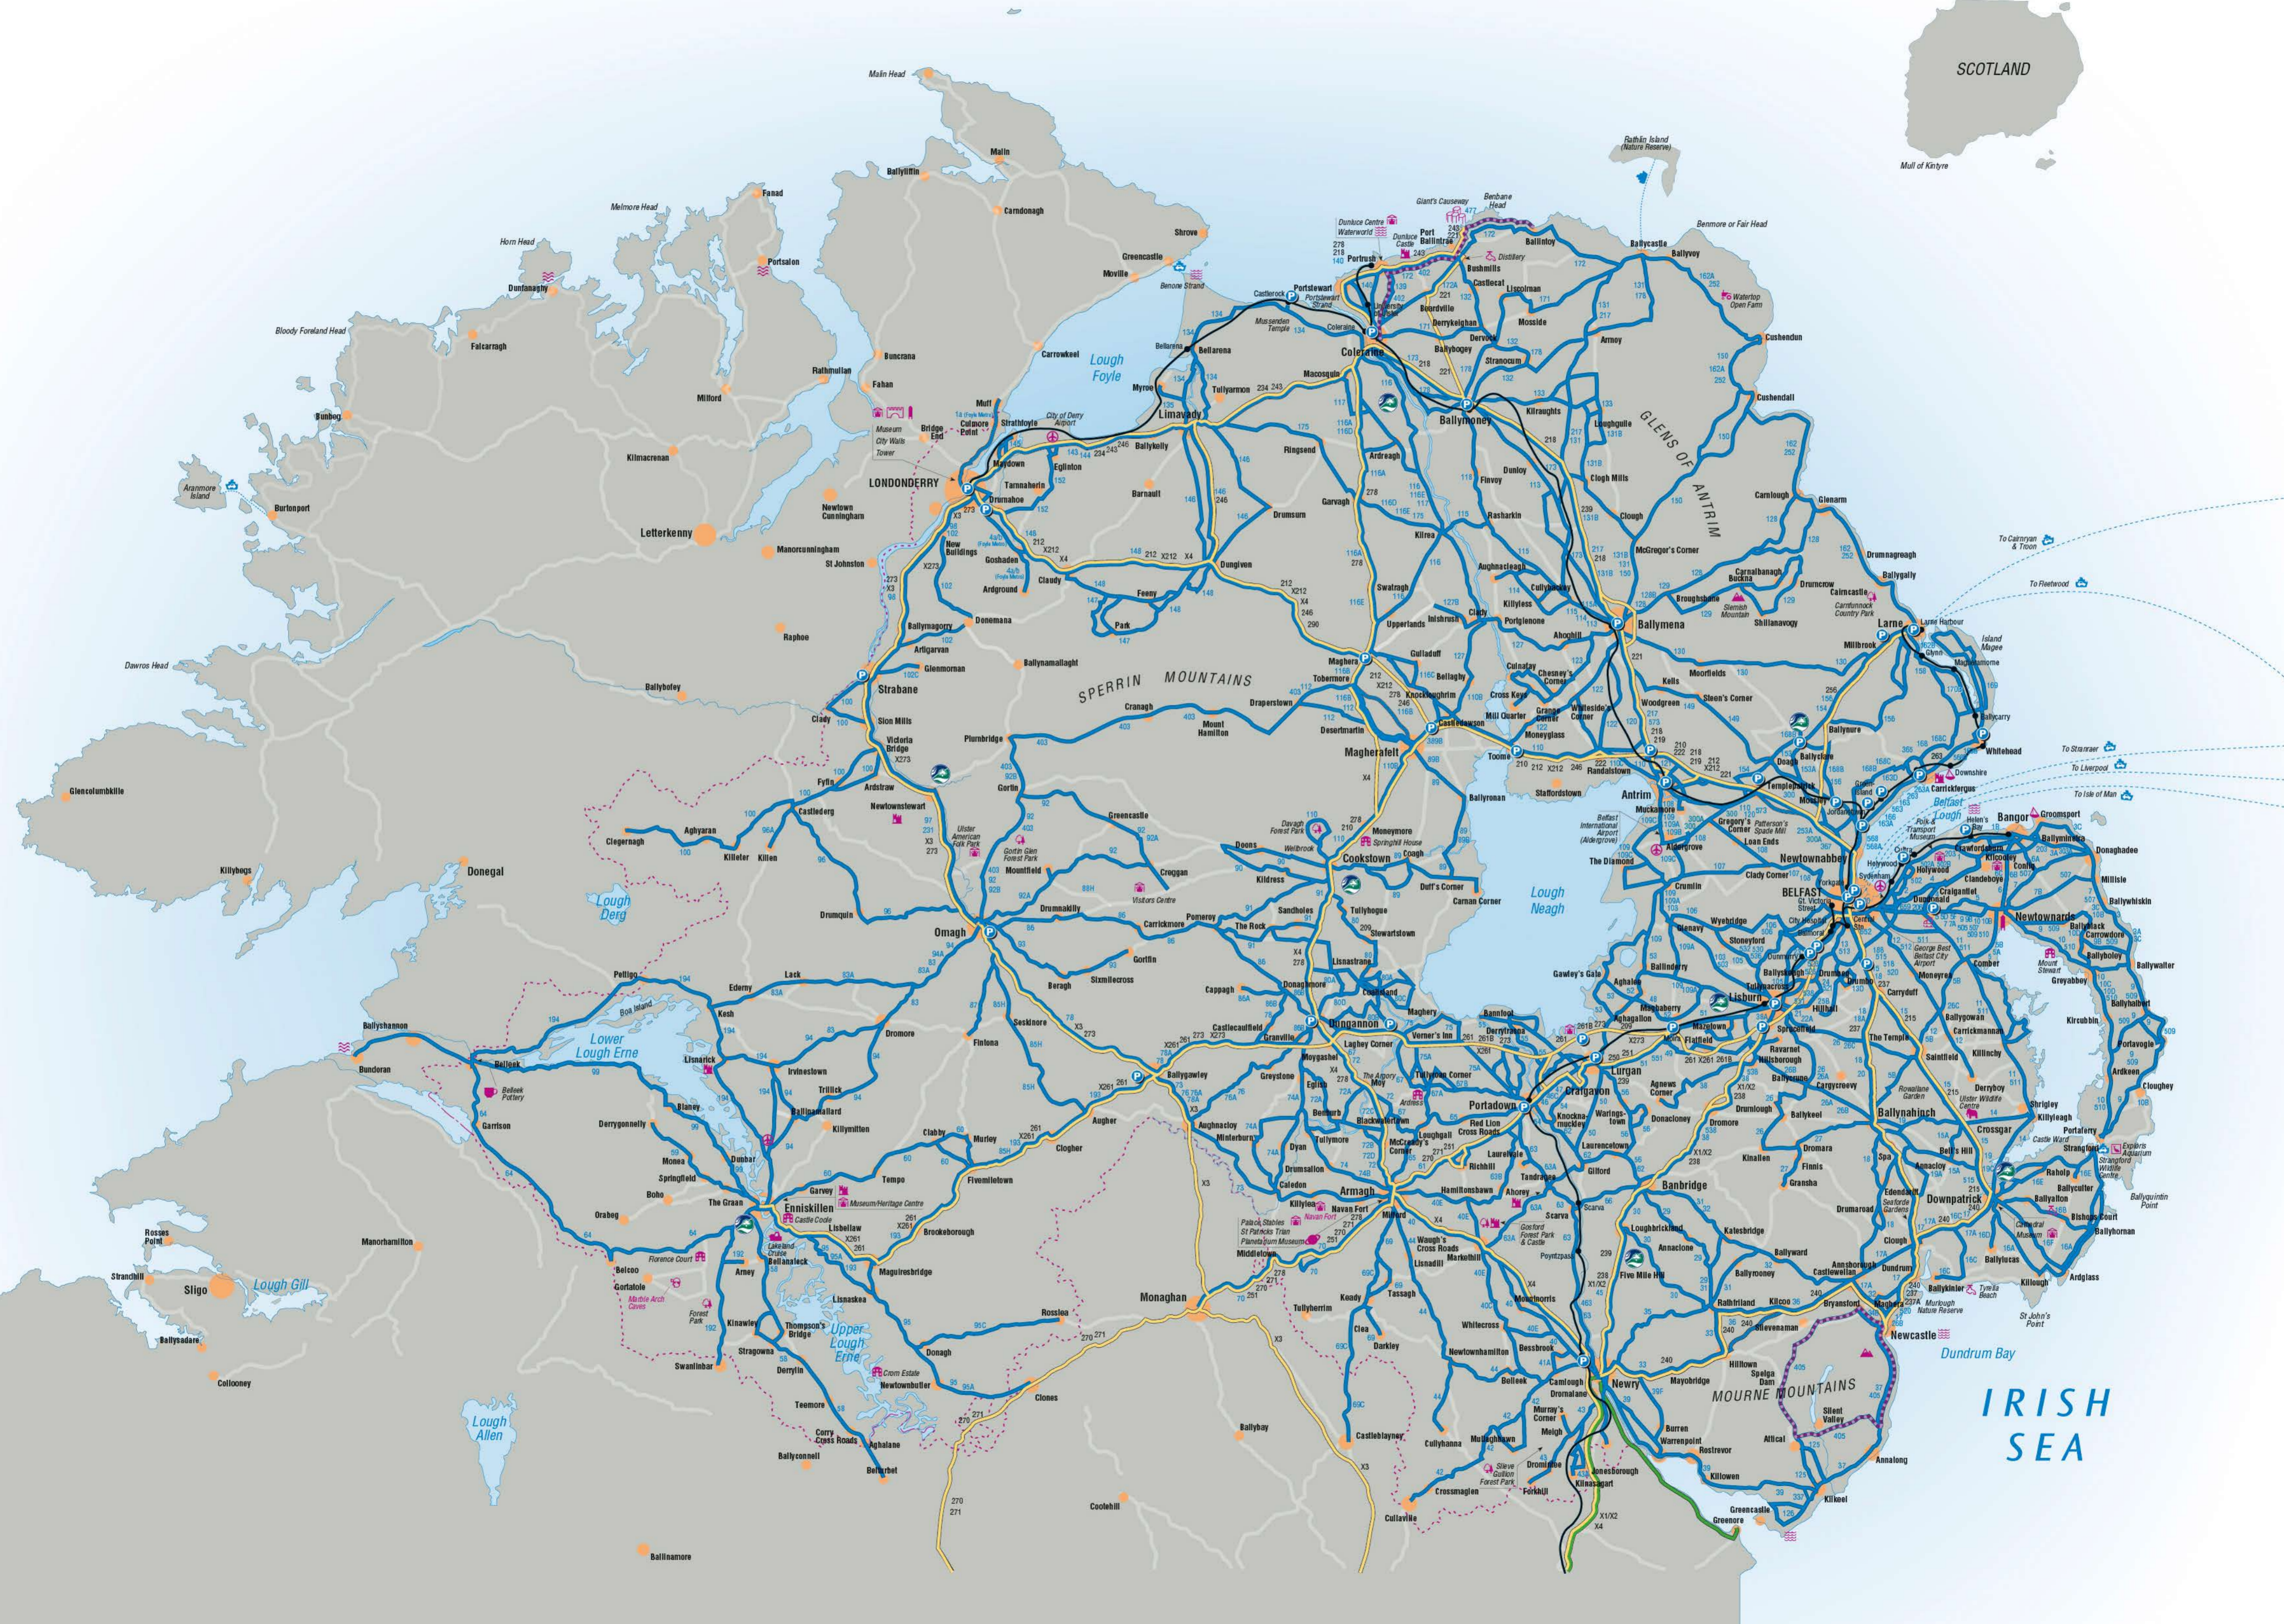

SCOTLAND

Mull of Kintyre

IRISH SEA