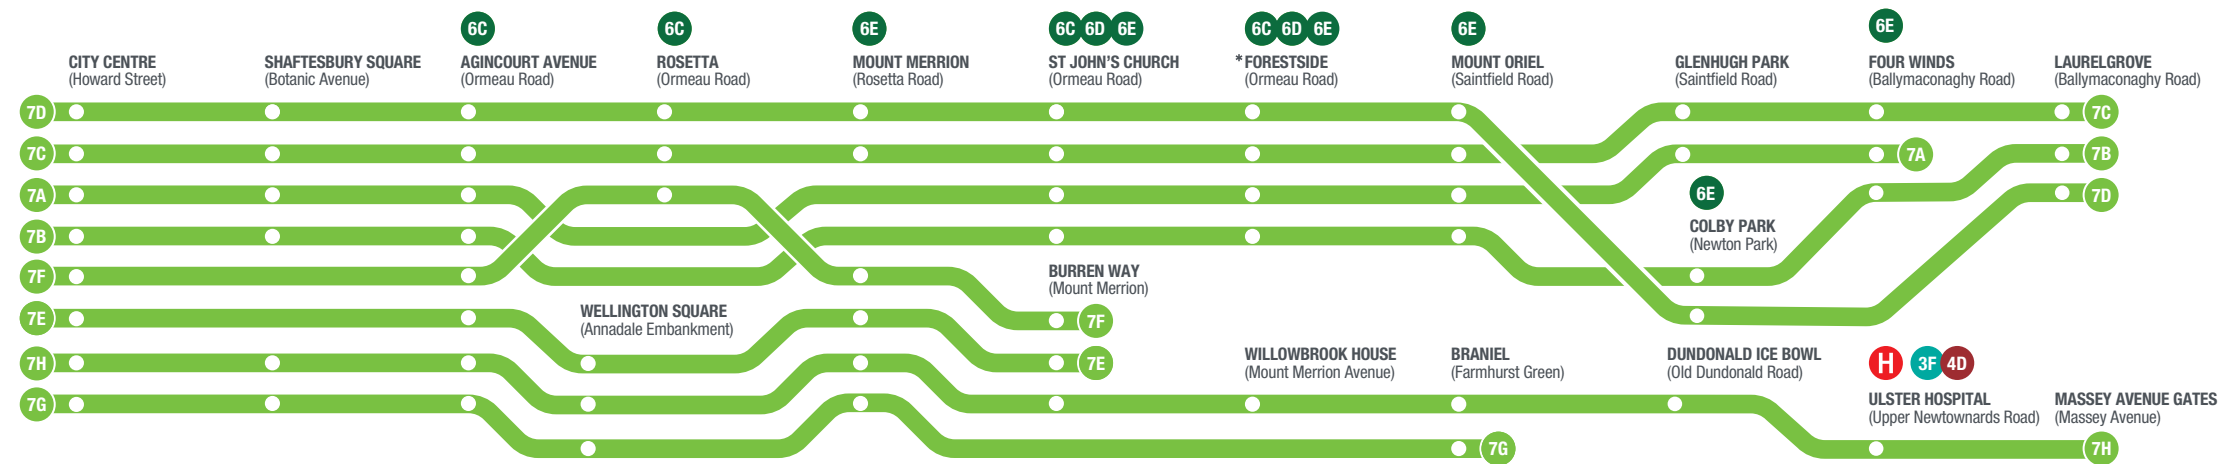

METRO 7

ORMEAU ROAD & ANNADALE

* Early morning return route serves Forestside (Knockbreda Cemetery), see timetable