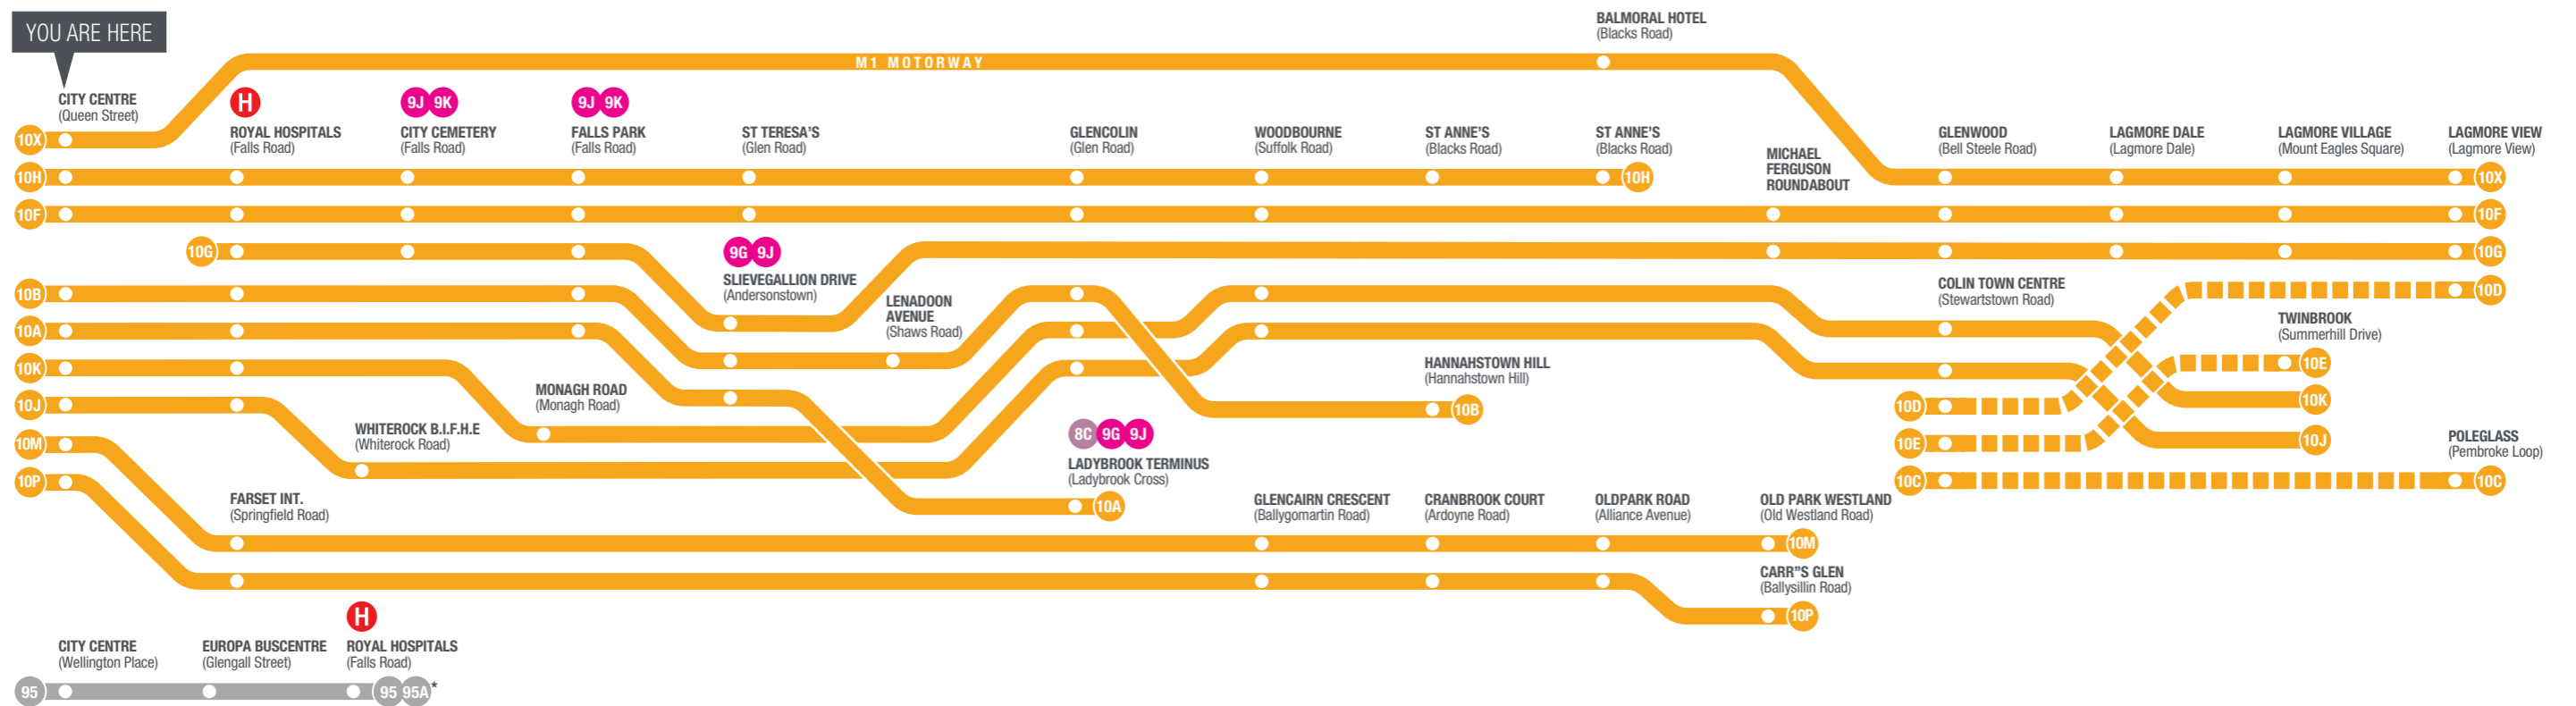

METRO 10 FALLS ROAD & GLEN ROAD

*95A Inward service only – Omits Europa Buscentre.