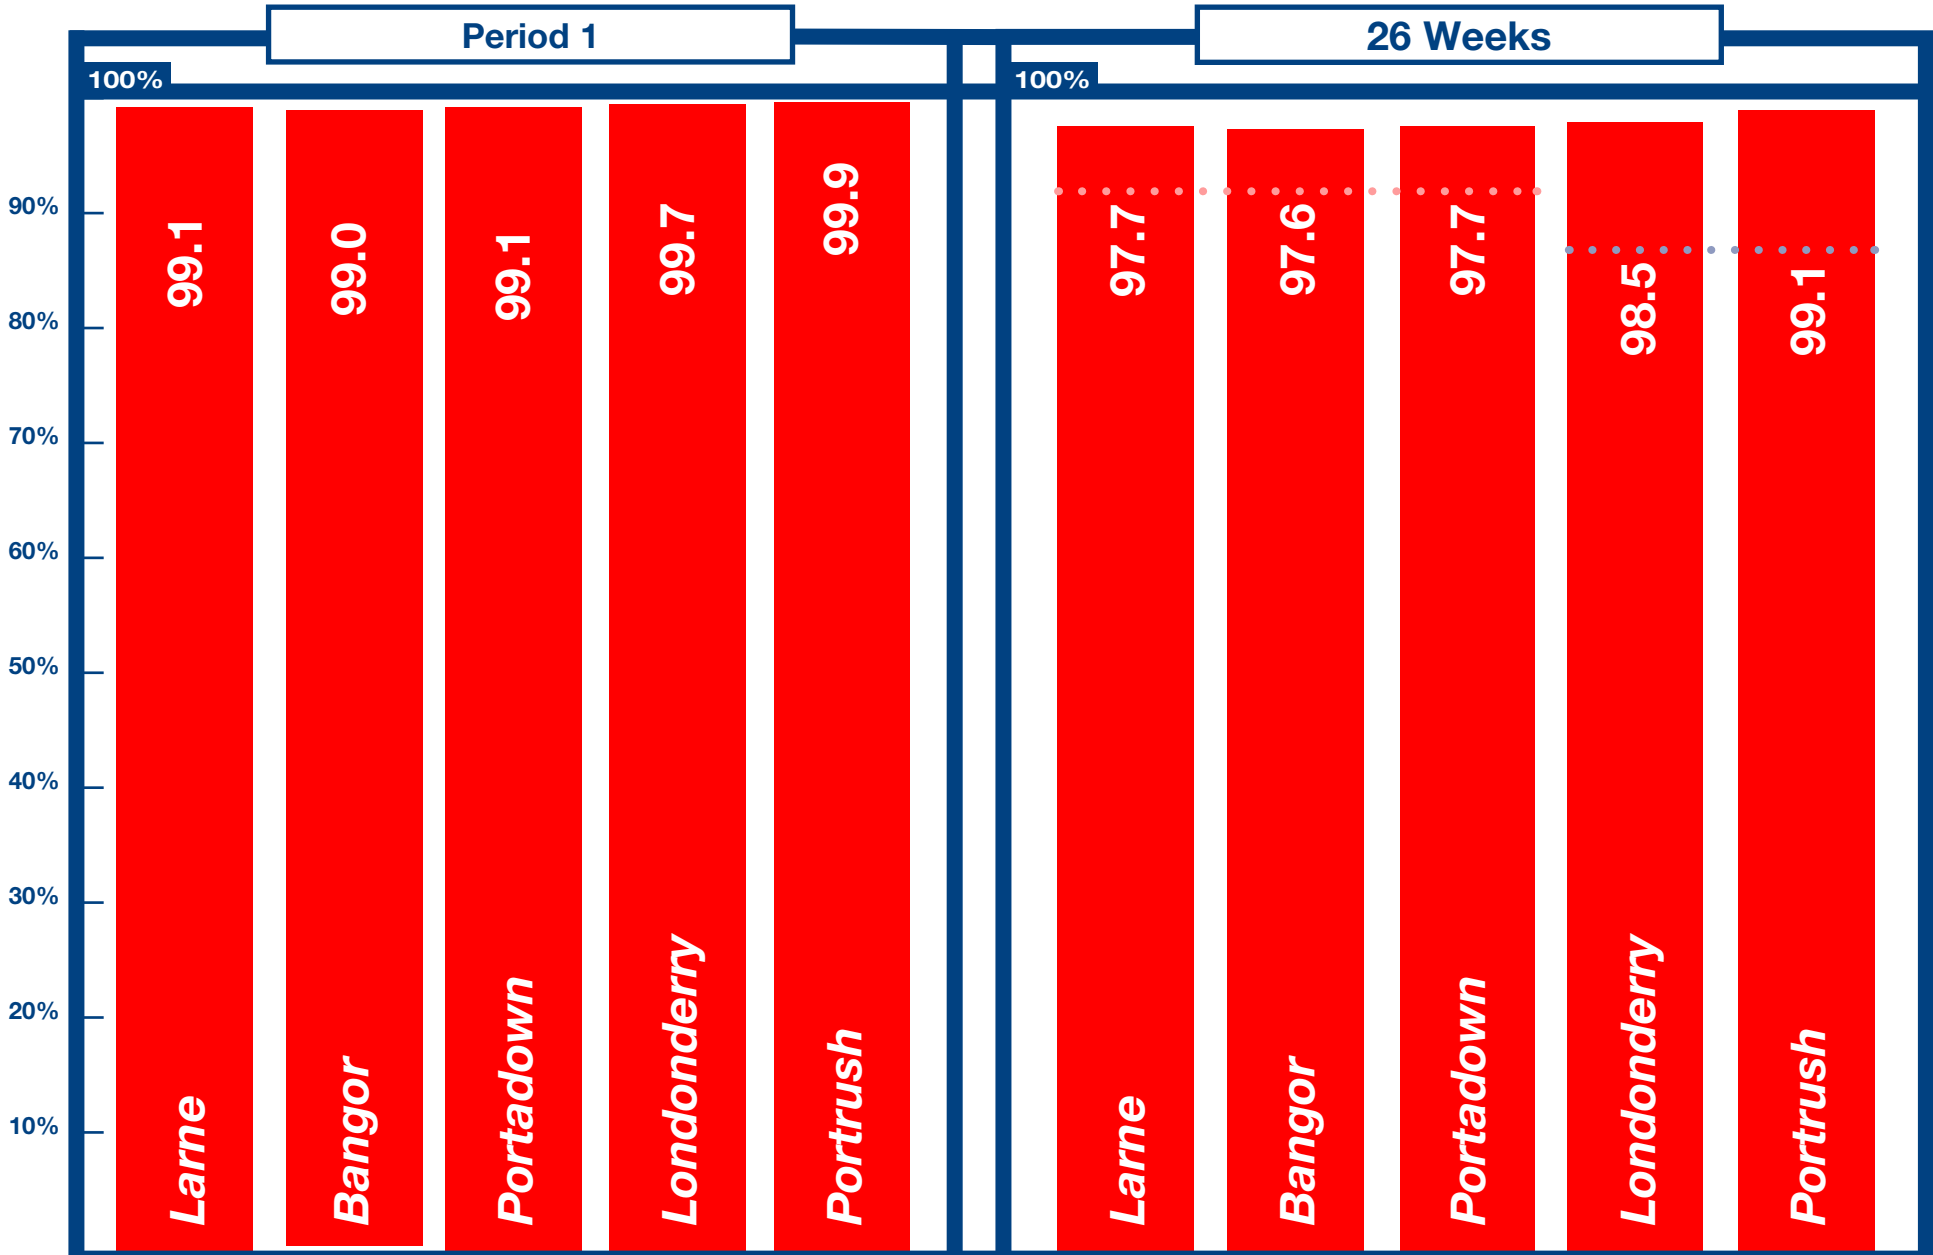

Being On Time

KEY	Within 5 Minutes	Within 10 Minutes	Discounts Apply Below 92% within 5 mins – based on 26wk rolling average	Discounts Apply Below 87% within 10 mins – based on 26wk rolling average
TARGET	95%	90%	● ● ● ● ● ●	● ● ● ● ● ●
DISCOUNT TRIGGER (26wk period)	92%	87%		

The 26 Week Rolling Average target was achieved on all lines.