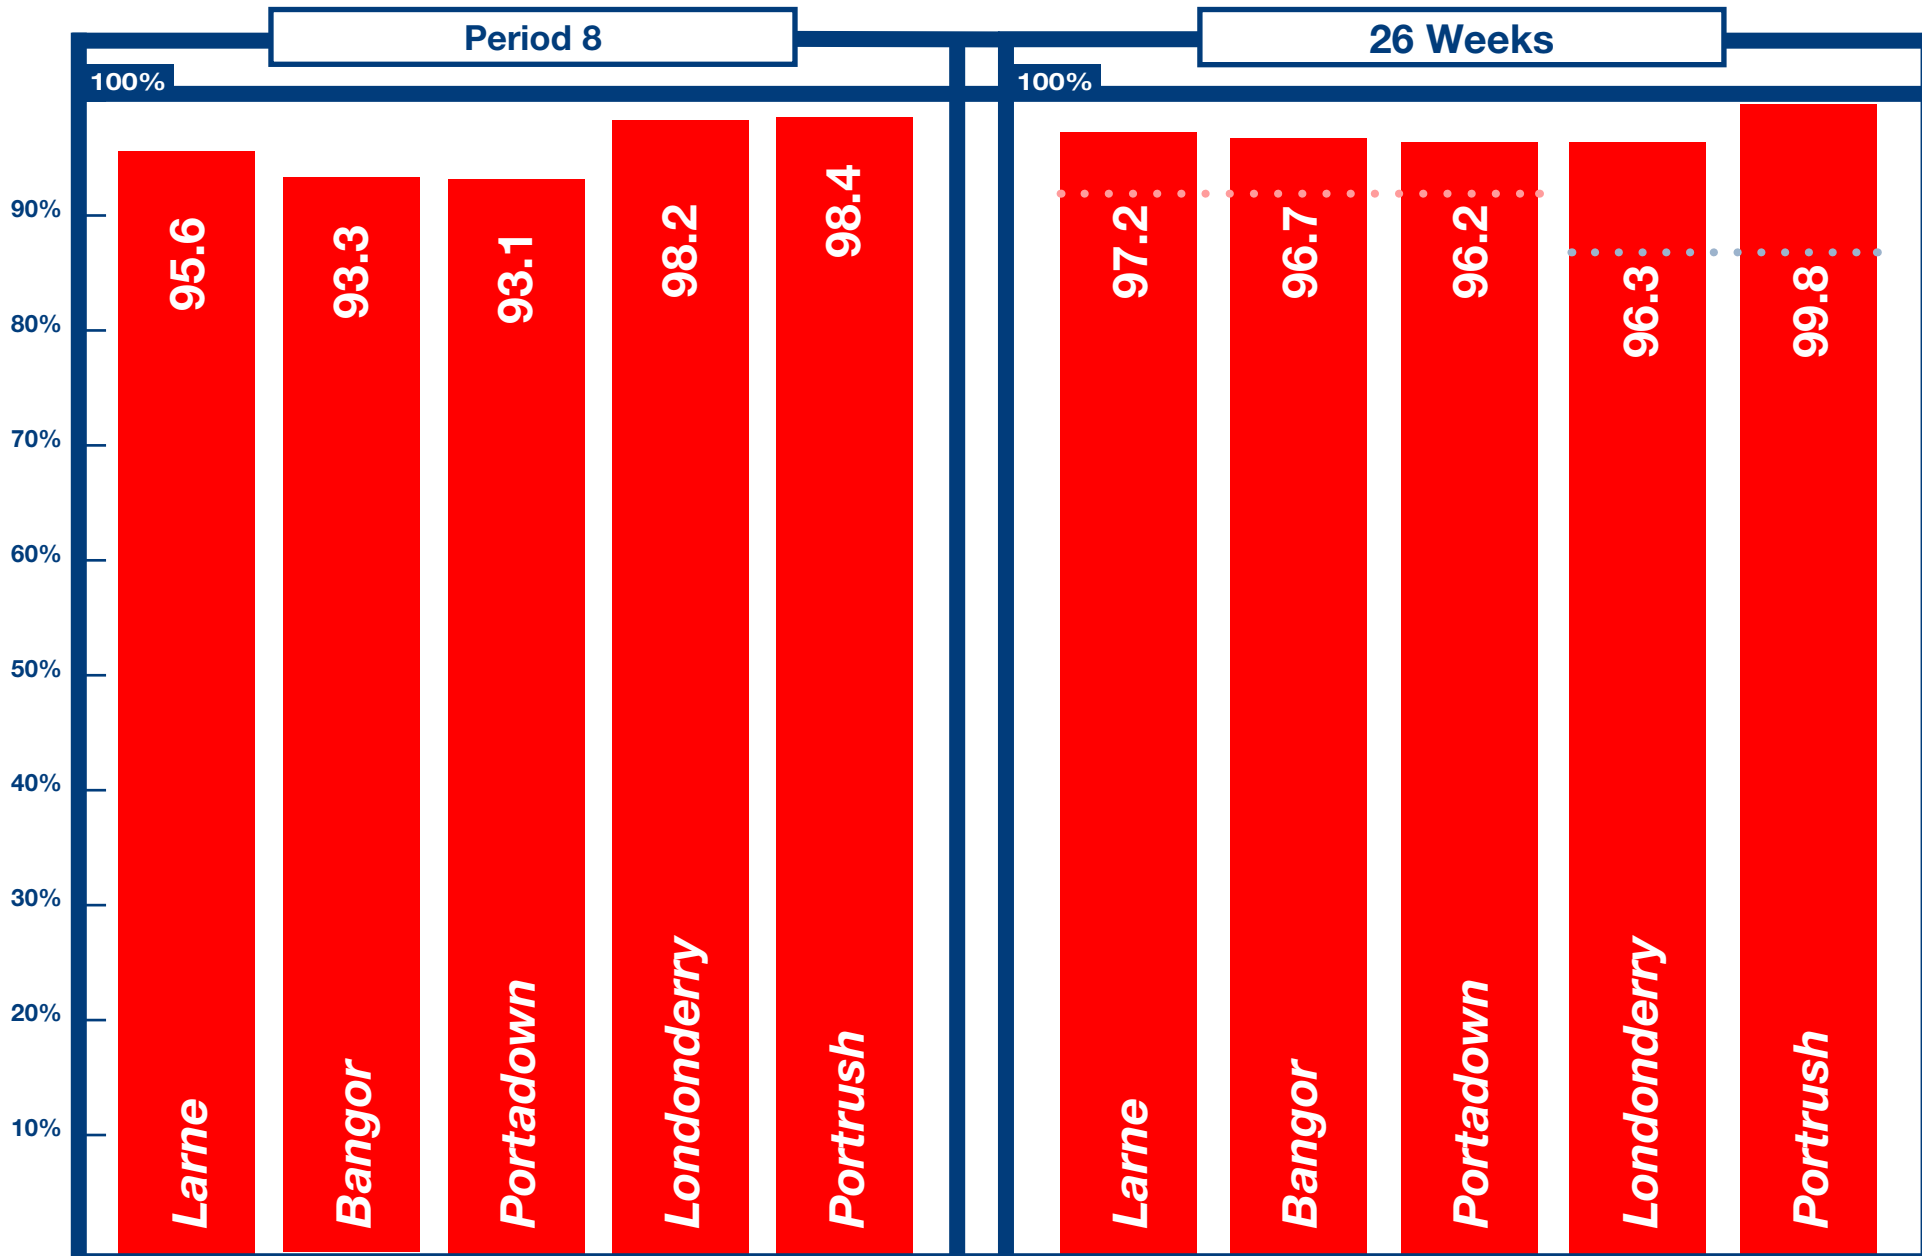

Being On Time

KEY	Within 5 Minutes	Within 10 Minutes	Discounts Apply Below 92% within 5 mins – based on 26wk rolling average ● ● ● ● ● ●	Discounts Apply Below 87% within 10 mins – based on 26wk rolling average ● ● ● ● ● ●
TARGET	95%	90%		
DISCOUNT TRIGGER (26wk period)	92%	87%		

The 26 Week Rolling Average target was achieved on all lines.