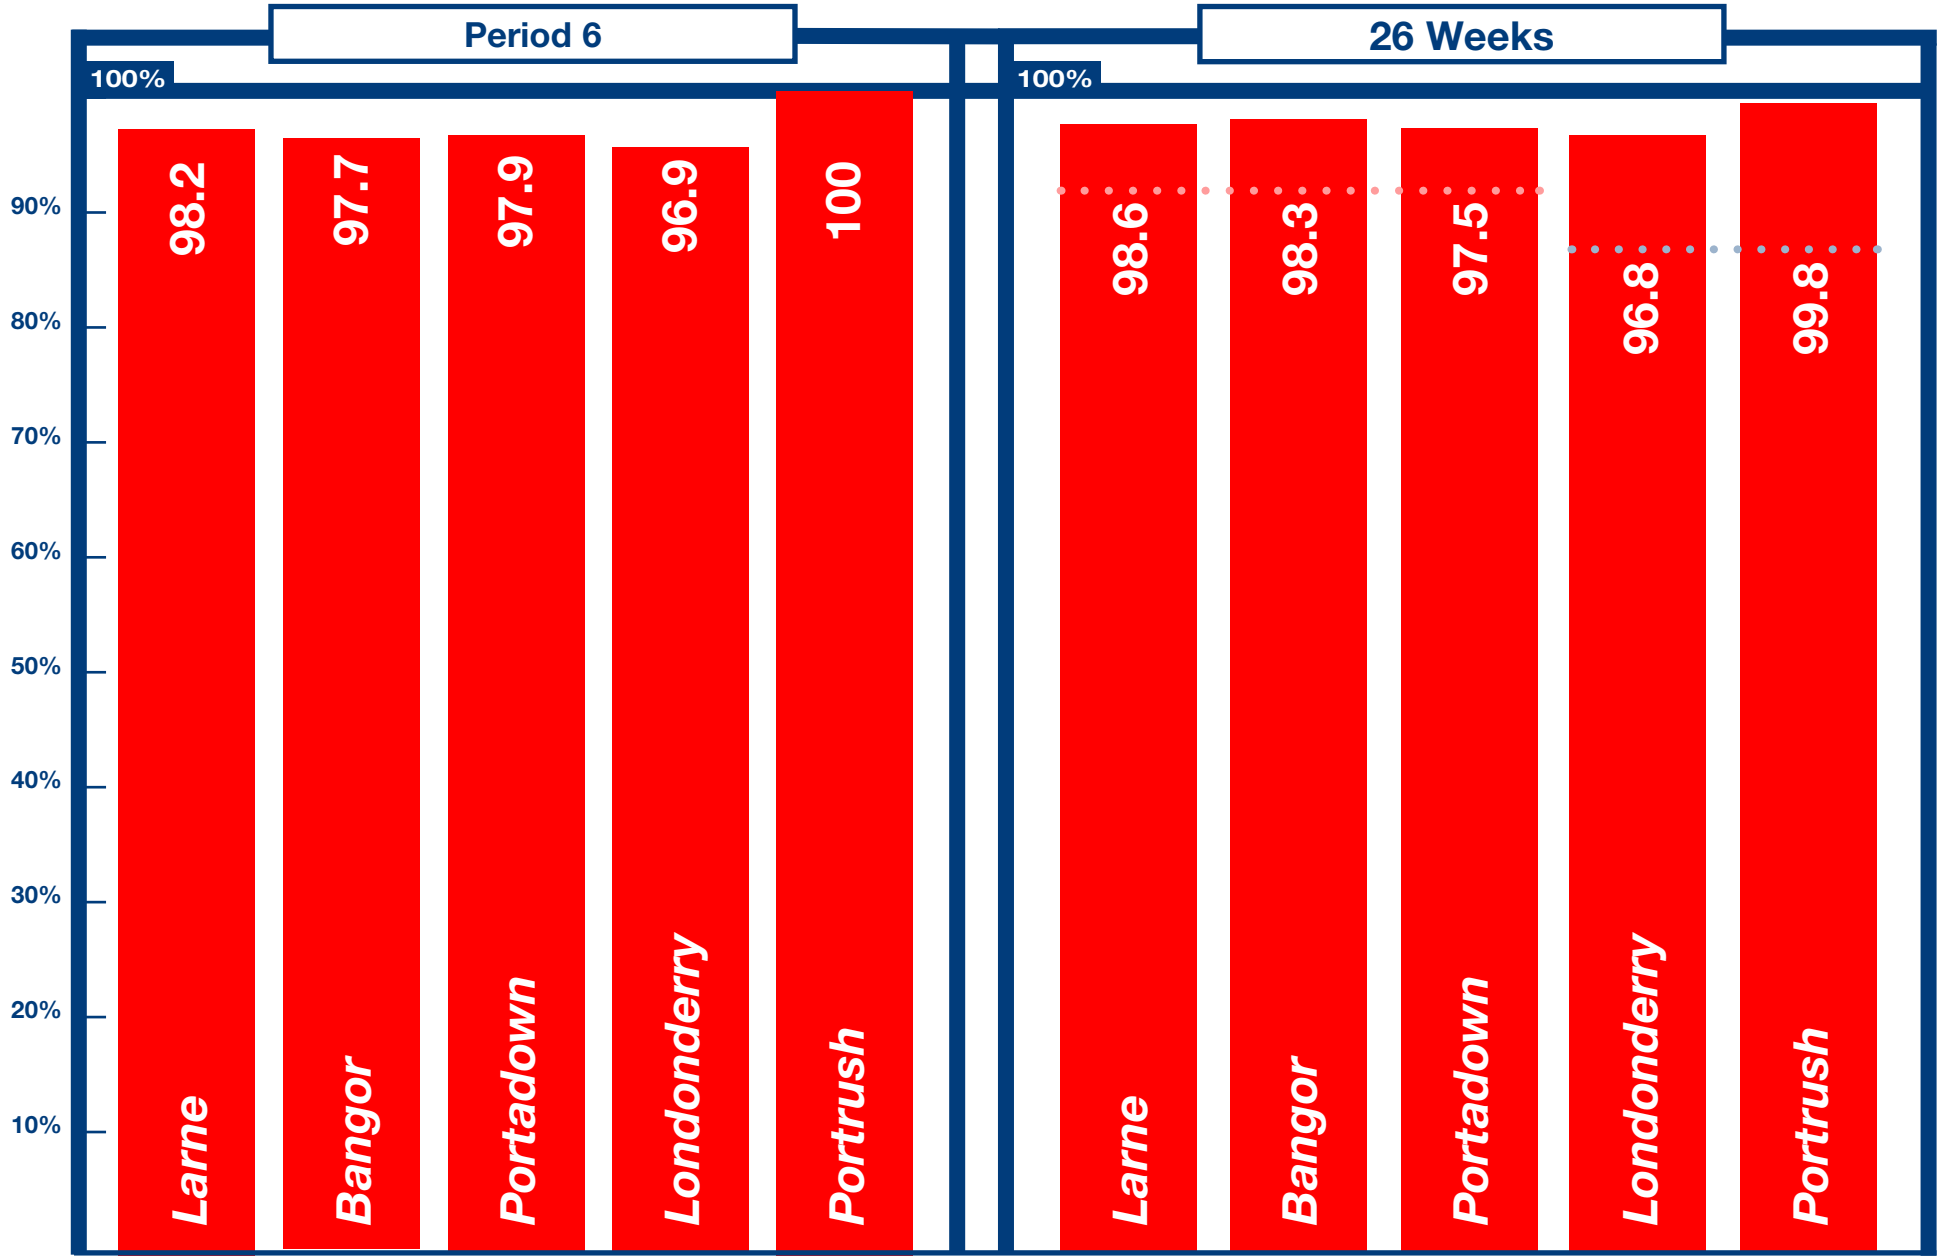

Being On Time

KEY	Within 5 Minutes	Within 10 Minutes	Discounts Apply Below 92% within 5 mins – based on 26wk rolling average ● ● ● ● ● ●	Discounts Apply Below 87% within 10 mins – based on 26wk rolling average ● ● ● ● ● ●
TARGET	95%	90%		
DISCOUNT TRIGGER (26wk period)	92%	87%		

The 26 Week Rolling Average target was achieved on all lines.