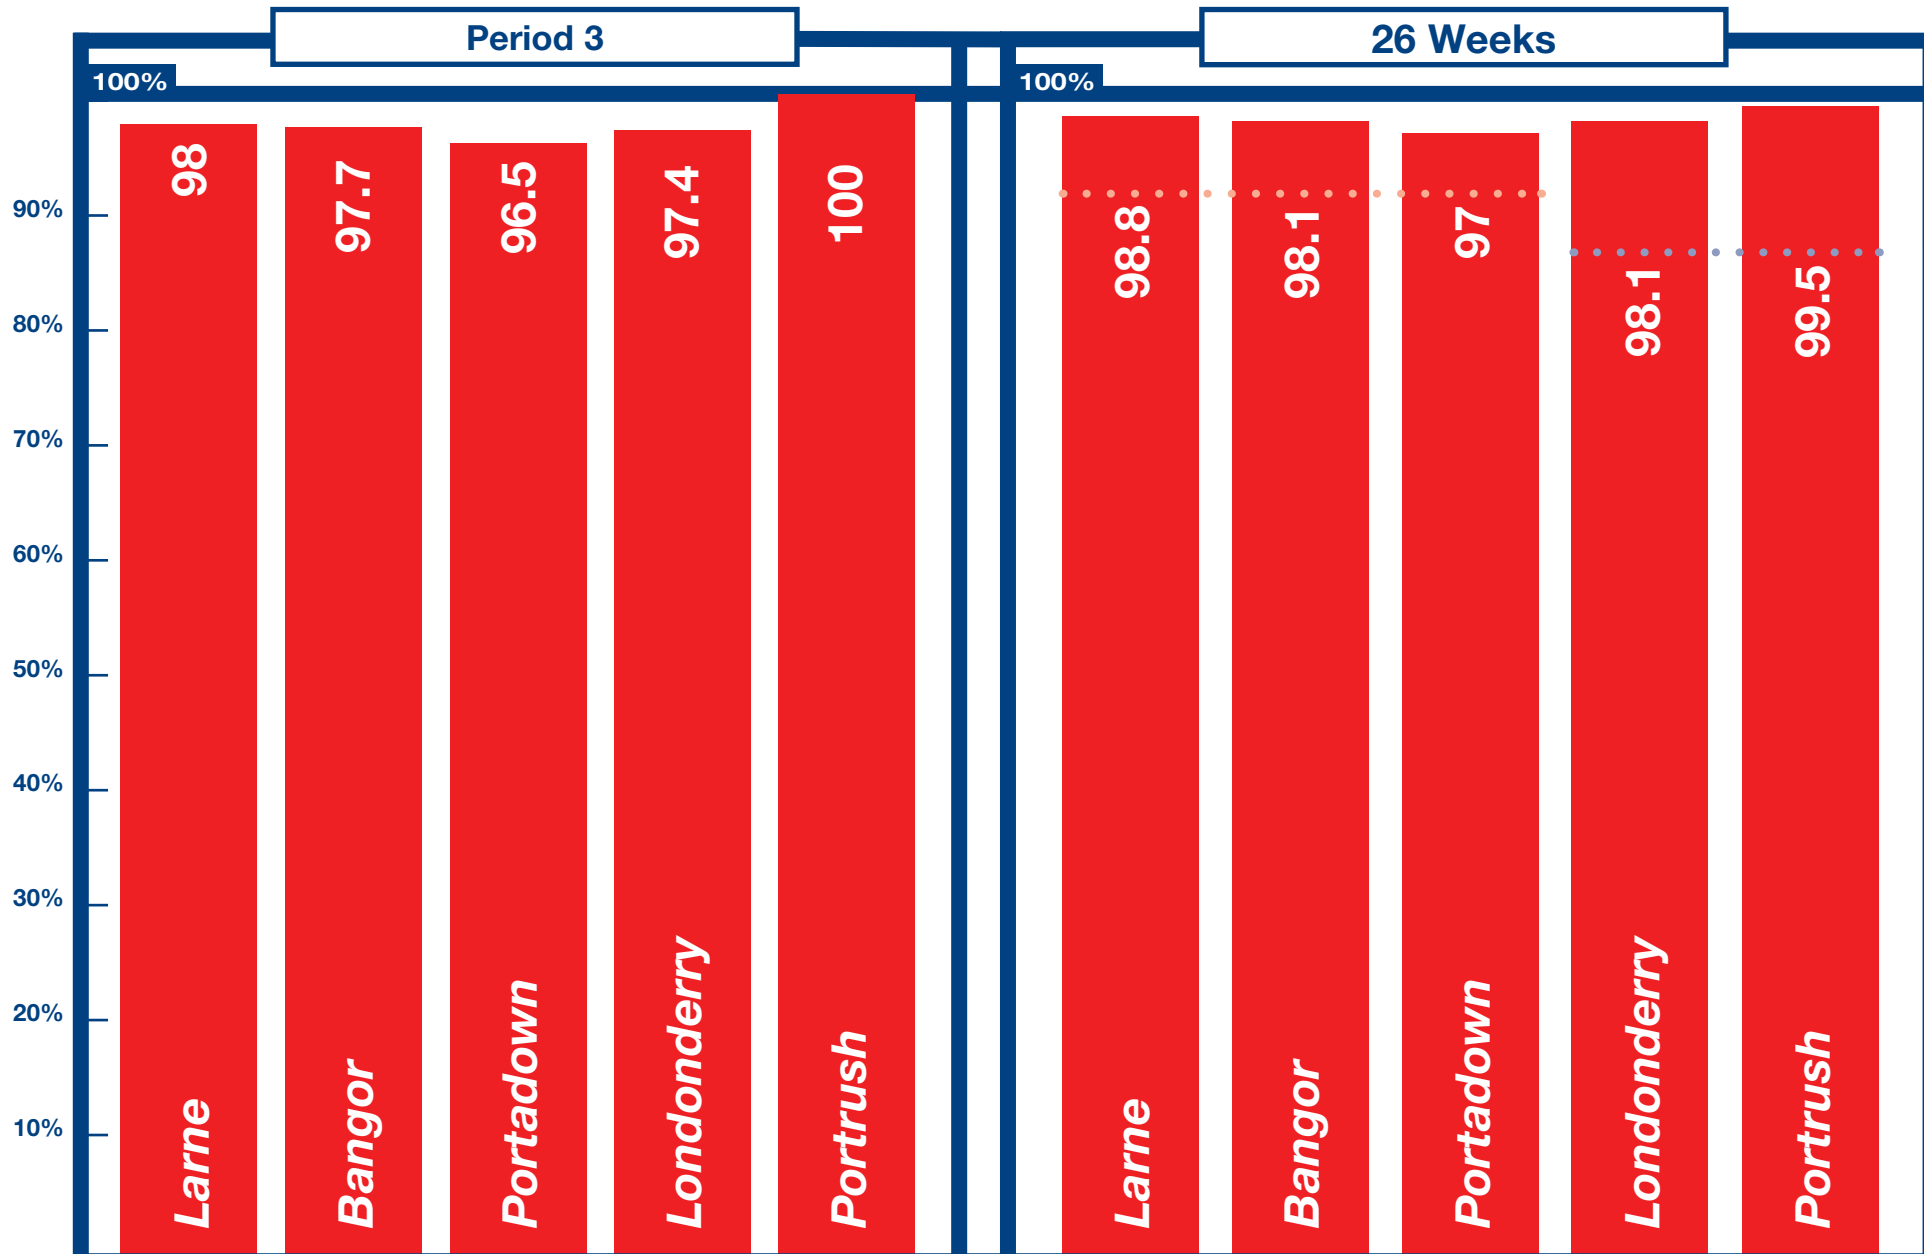

Being On Time

KEY	Within 5 Minutes	Within 10 Minutes	Discounts Apply Below 92% within 5 mins – based on 26wk rolling average ● ● ● ● ● ●	Discounts Apply Below 87% within 10 mins – based on 26wk rolling average ● ● ● ● ● ●
TARGET	95%	90%		
DISCOUNT TRIGGER (26wk period)	92%	87%		

The 26 Week Rolling Average target was achieved on all lines.