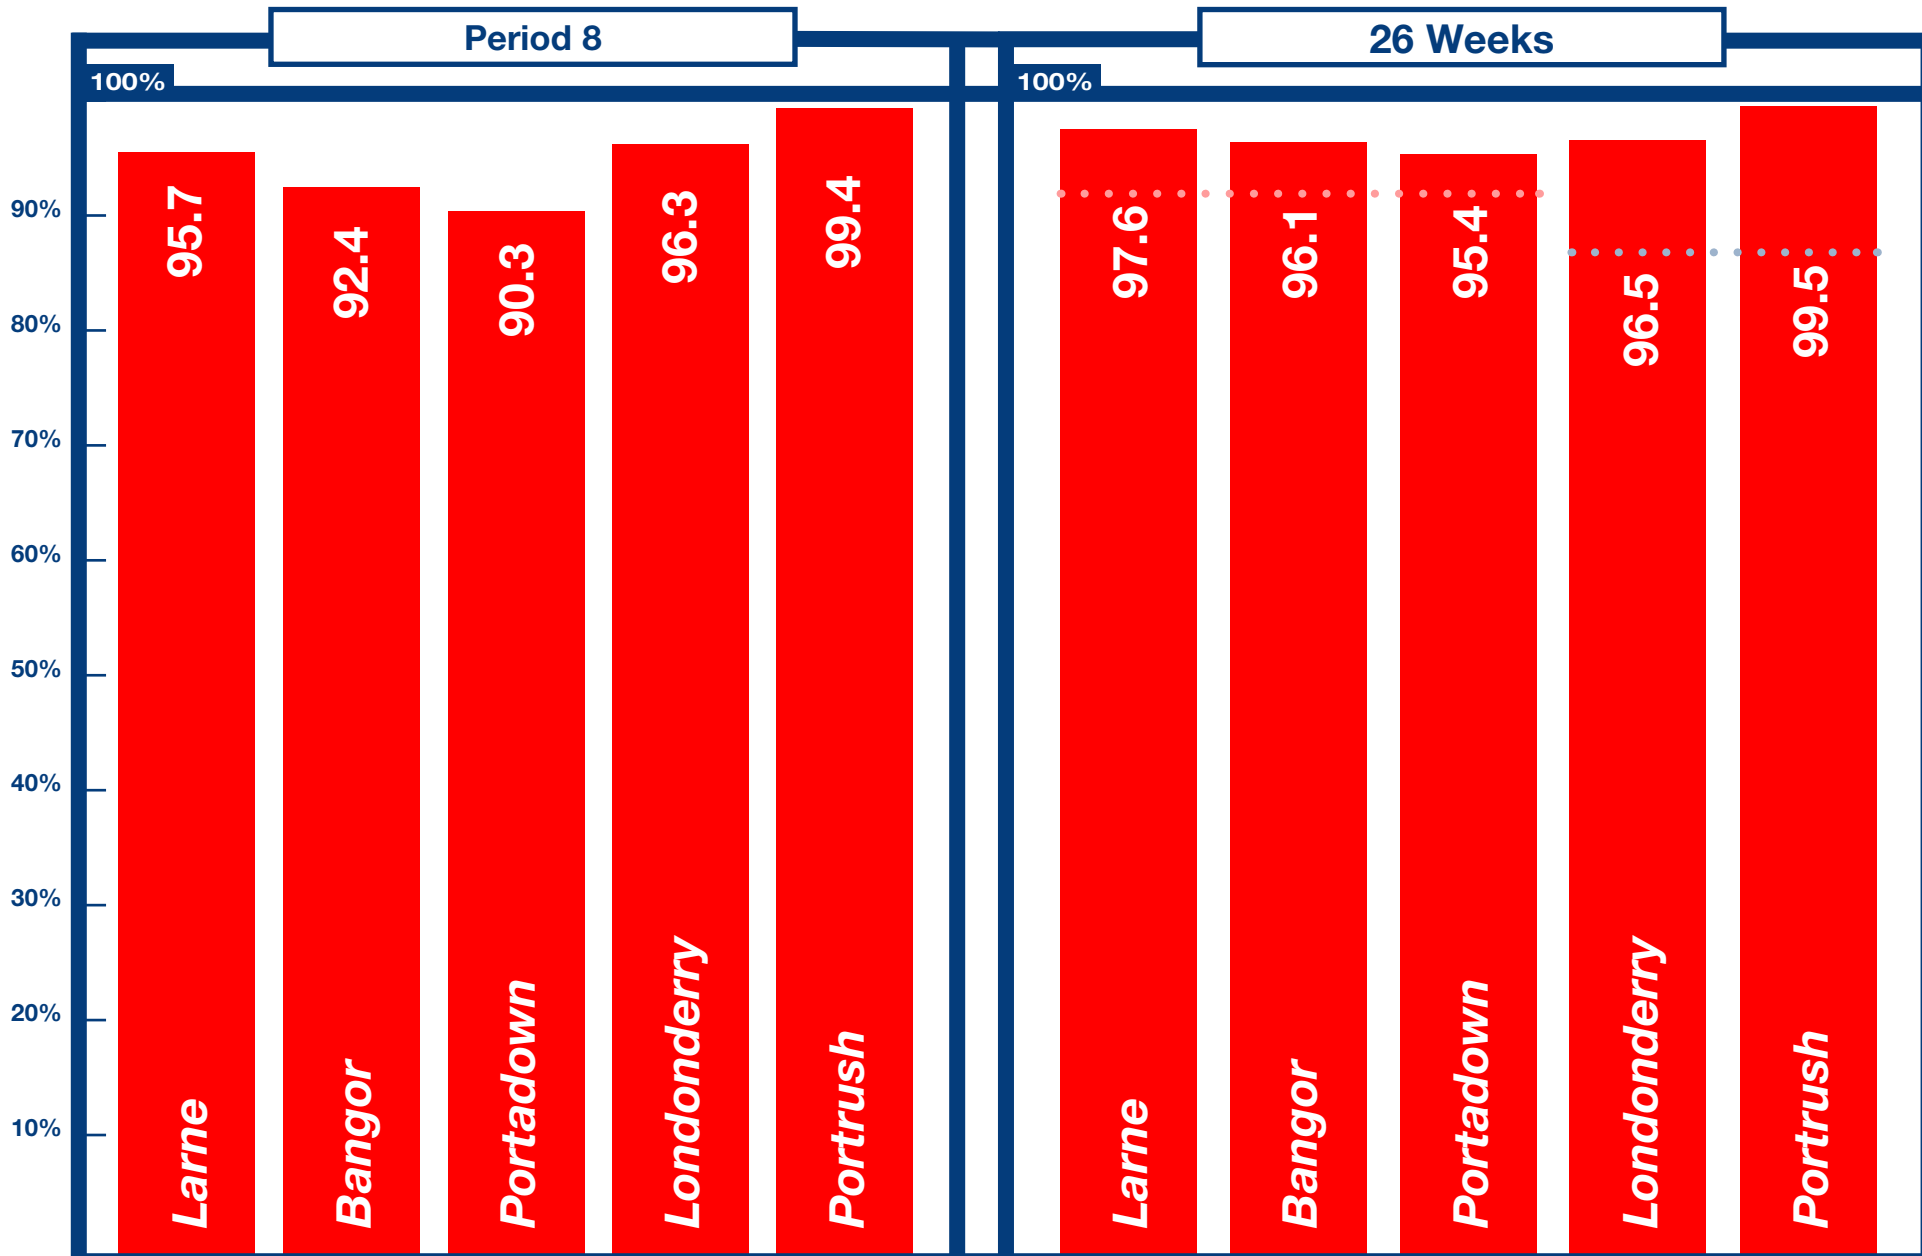

Being On Time

KEY	Within 5 Minutes	Within 10 Minutes	Discounts Apply Below
TARGET	95%	90%	92% within 5 mins – based on 26wk rolling average
DISCOUNT TRIGGER (26wk period)	92%	87%	87% within 10 mins – based on 26wk rolling average

The 26 Week Rolling Average target was achieved on all lines.