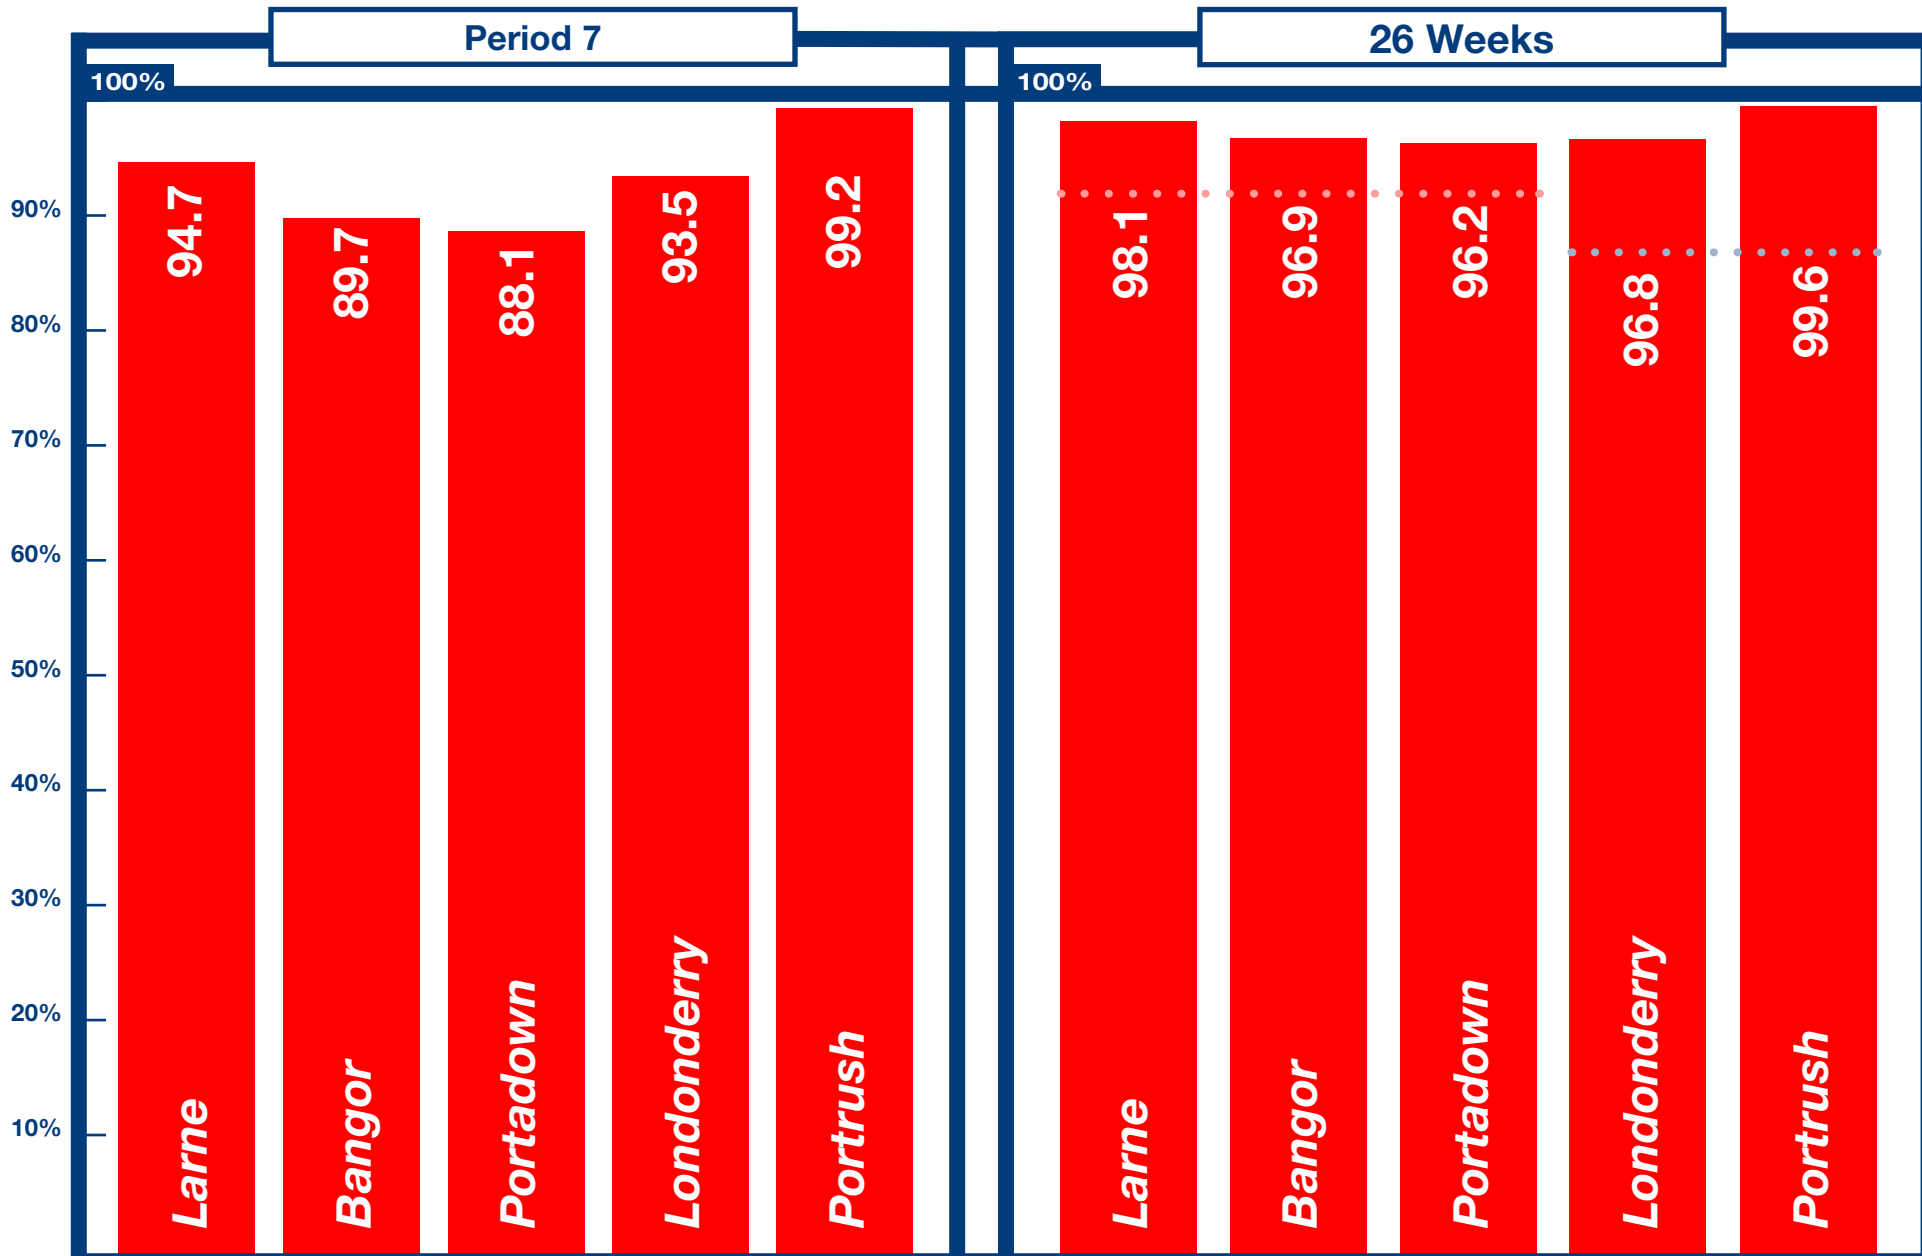

# Being On Time

KEY	Within 5 Minutes	Within 10 Minutes	Discounts Apply Below 92% within 5 mins – based on 26wk rolling average ● ● ● ● ● ●	Discounts Apply Below 87% within 10 mins – based on 26wk rolling average ● ● ● ● ● ●
TARGET	95%	90%		
DISCOUNT TRIGGER (26wk period)	92%	87%		

The 26 Week Rolling Average target was achieved on all lines.