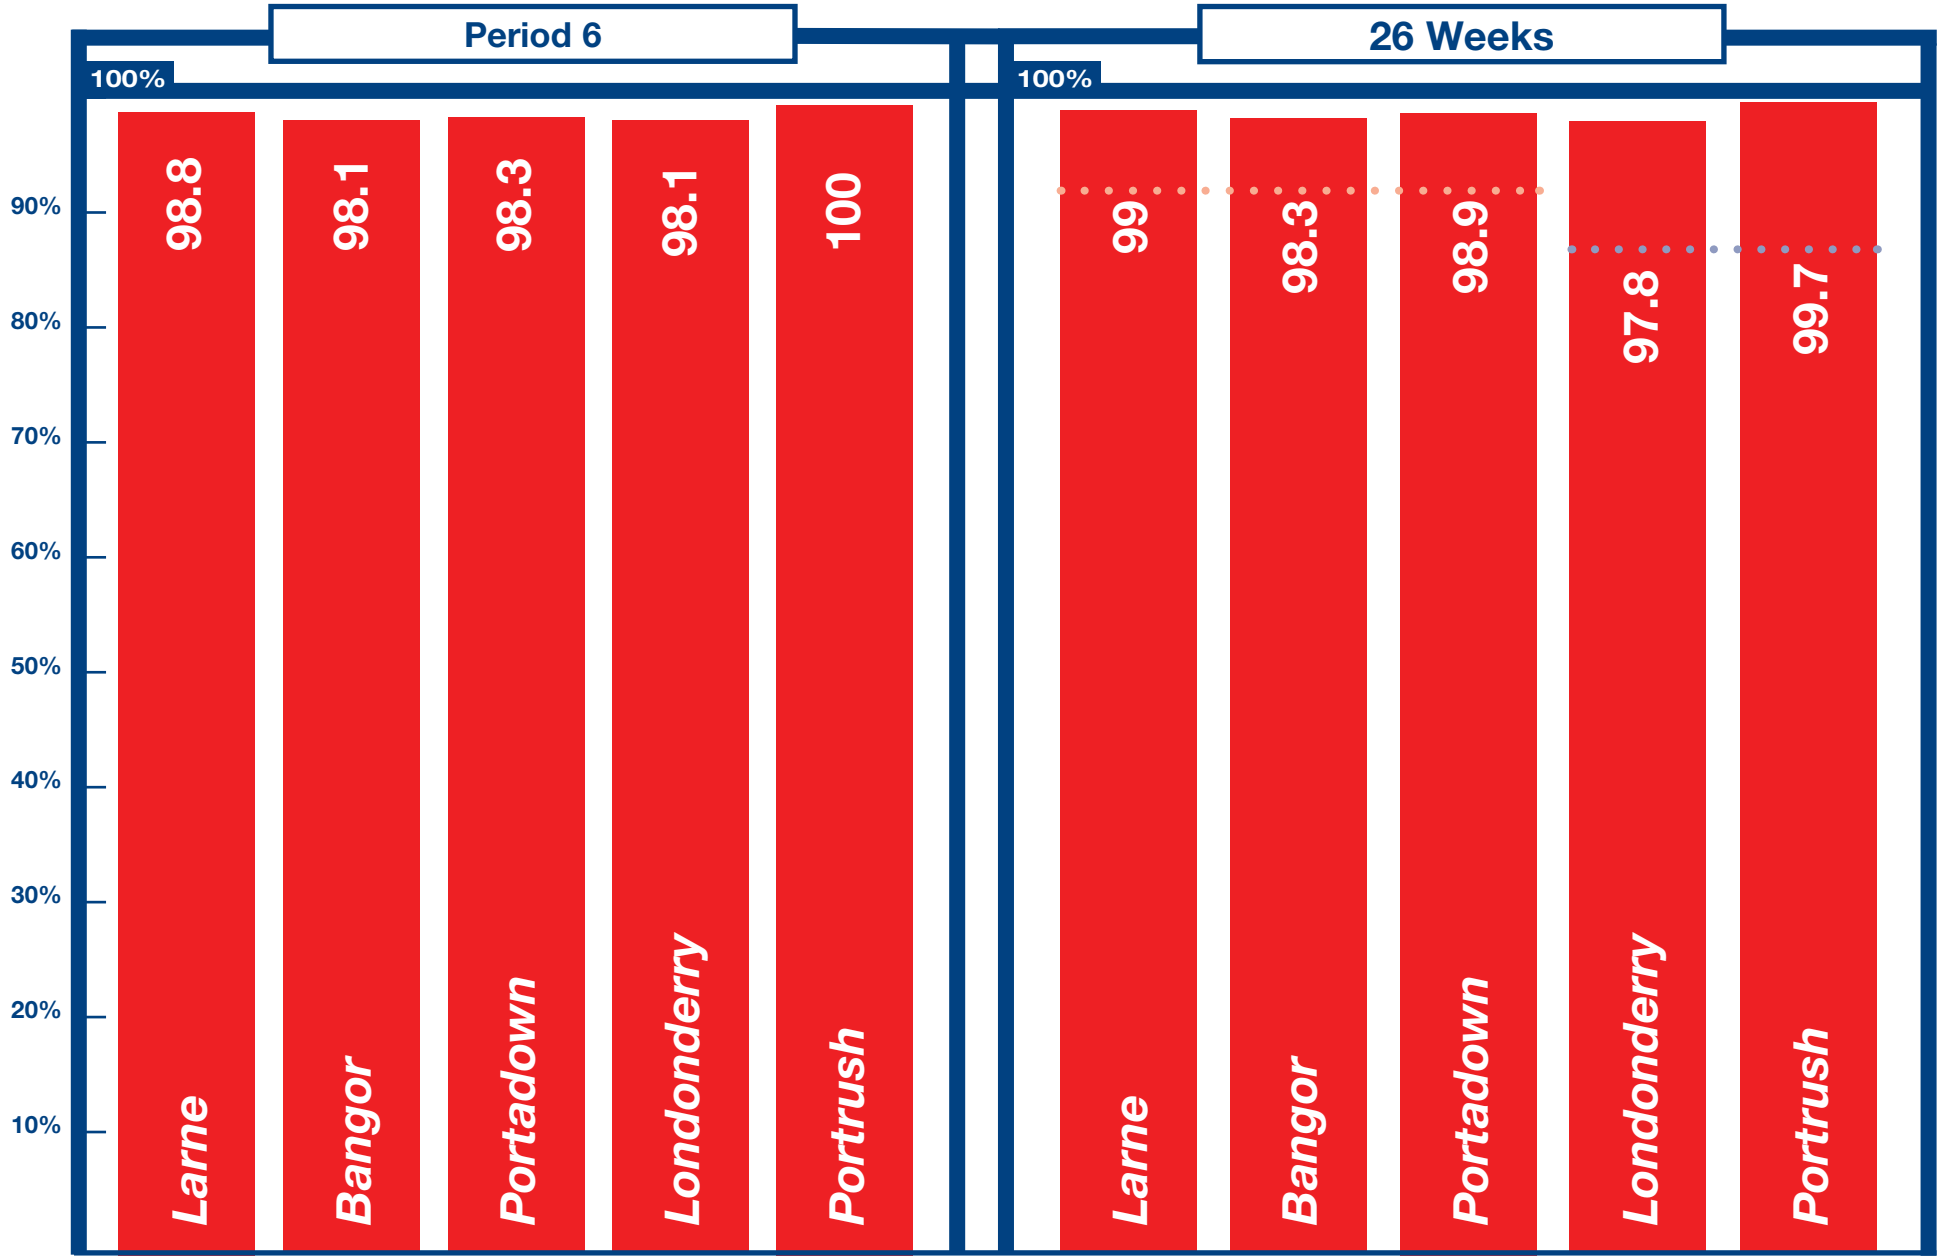

Being On Time

KEY	Within 5 Minutes	Within 10 Minutes
TARGET	95%	90%
DISCOUNT TRIGGER (26wk period)	92%	87%

Discounts Apply Below
92% within 5 mins –
based on 26wk
rolling average
● ● ● ● ● ●

Discounts Apply Below
87% within 10 mins –
based on 26wk
rolling average
● ● ● ● ● ●

The 26 Week Rolling Average target was achieved on all lines.