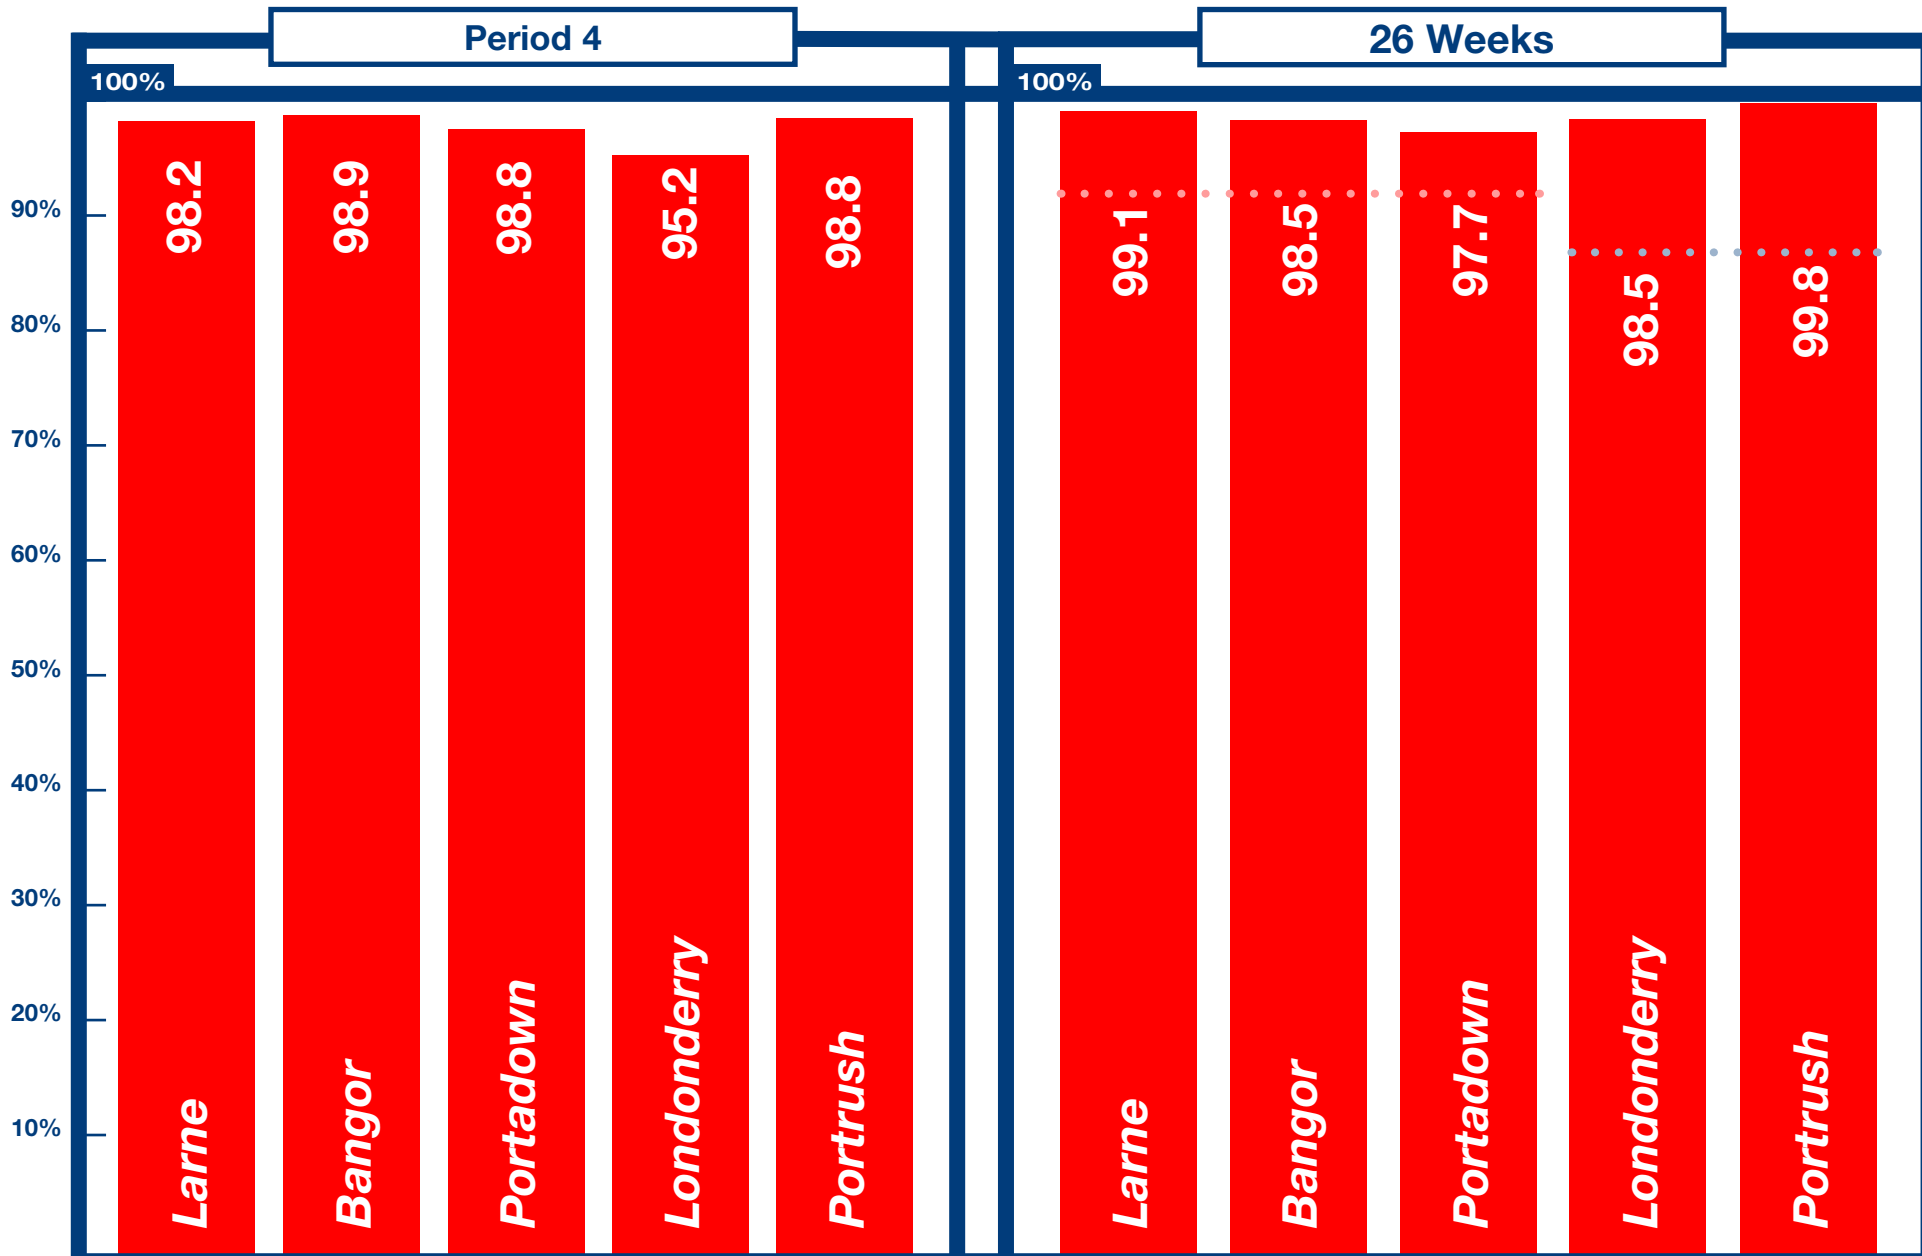

Being On Time

KEY	Within 5 Minutes	Within 10 Minutes	Discounts Apply Below 92% within 5 mins – based on 26wk rolling average ● ● ● ● ● ●	Discounts Apply Below 87% within 10 mins – based on 26wk rolling average ● ● ● ● ● ●
TARGET	95%	90%		
DISCOUNT TRIGGER (26wk period)	92%	87%		

The 26 Week Rolling Average target was achieved on all lines.