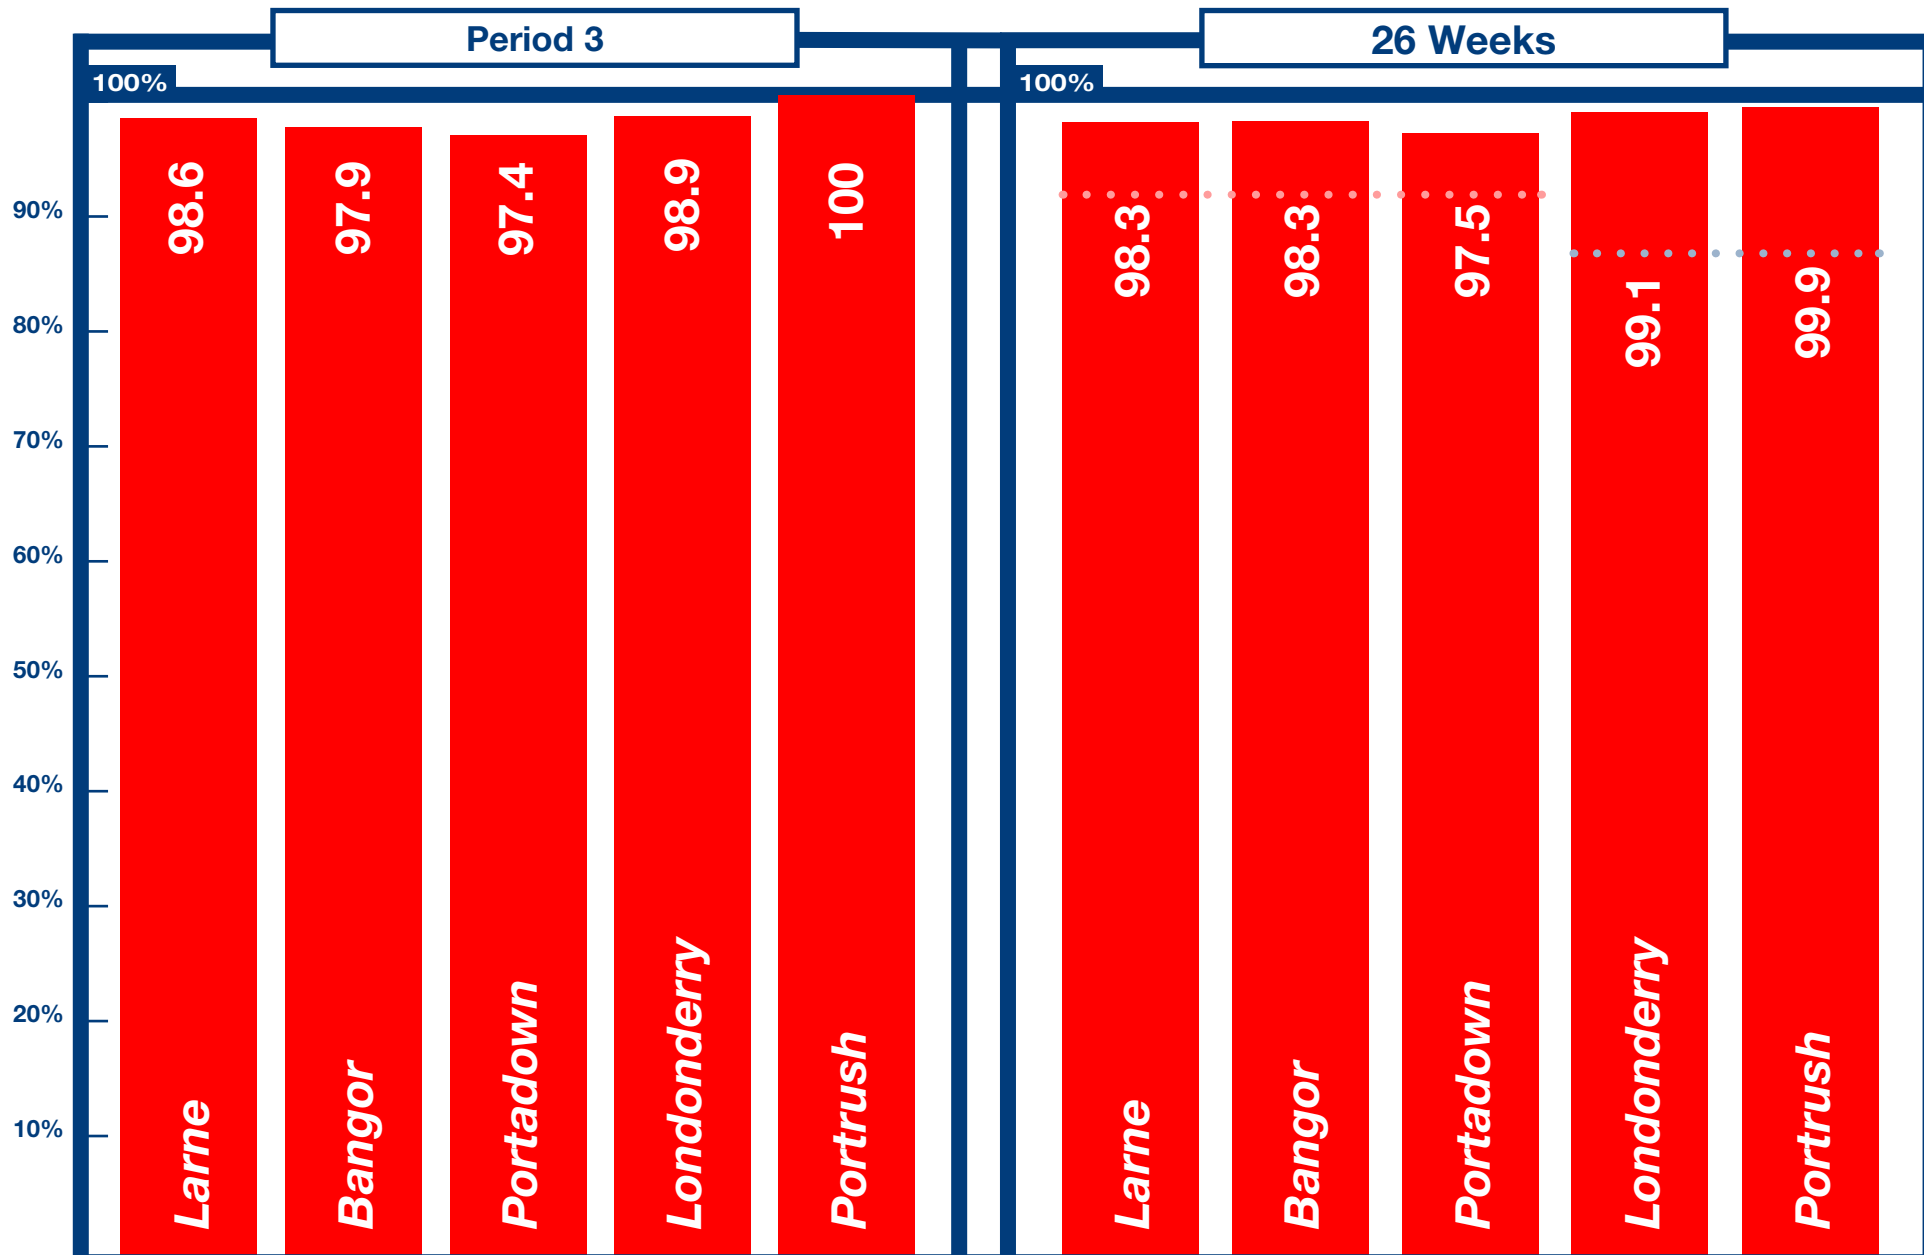

Being On Time

KEY	Within 5 Minutes	Within 10 Minutes	Discounts Apply Below 92% within 5 mins – based on 26wk rolling average ● ● ● ● ● ●	Discounts Apply Below 87% within 10 mins – based on 26wk rolling average ● ● ● ● ● ●
TARGET	95%	90%		
DISCOUNT TRIGGER (26wk period)	92%	87%		

The 26 Week Rolling Average target was achieved on all lines.