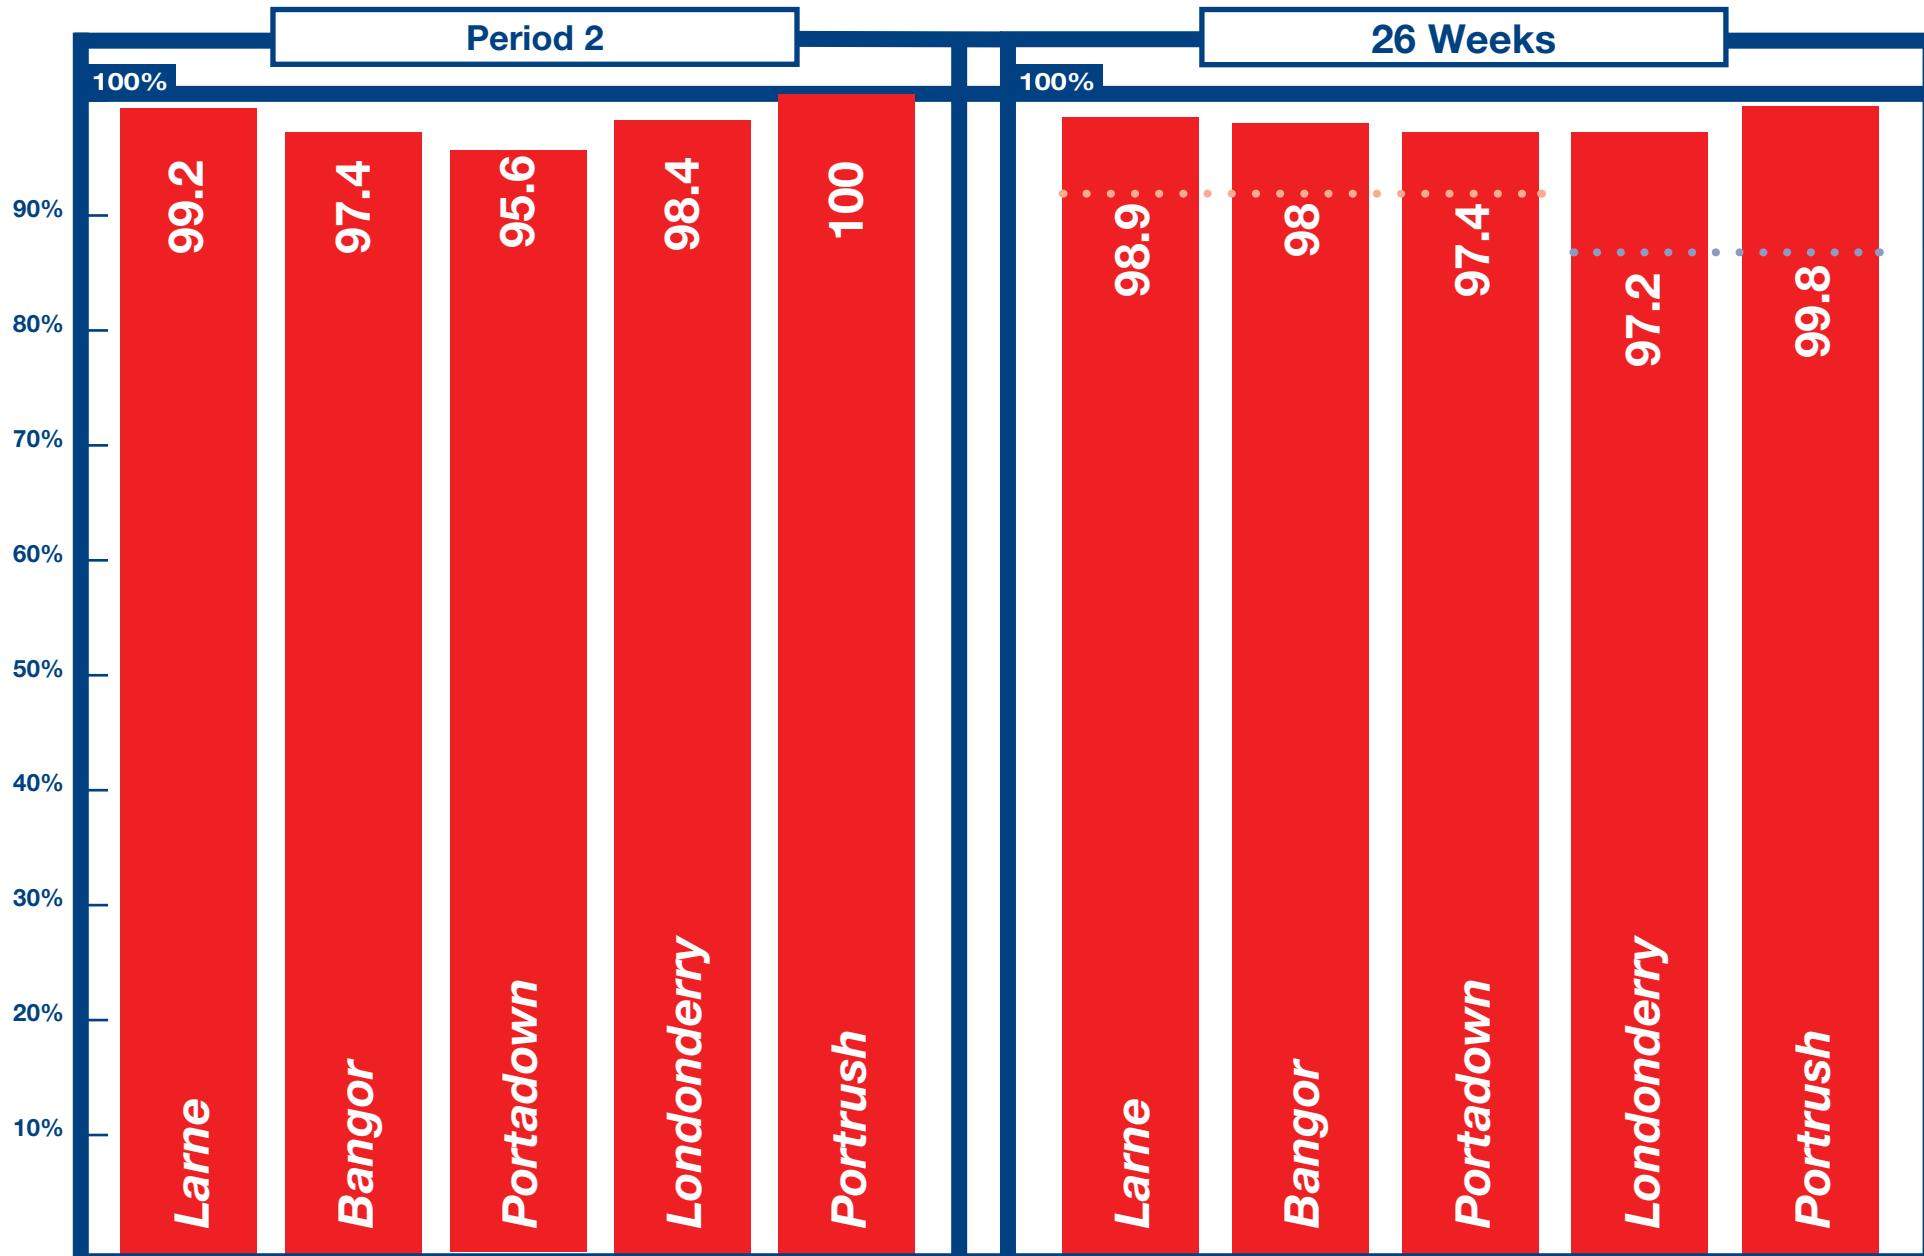

Being On Time

KEY	Within 5 Minutes	Within 10 Minutes
TARGET	95%	90%
DISCOUNT TRIGGER (26wk period)	92%	87%

Discounts Apply Below
 92% within 5 mins –
 based on 26wk
 rolling average
● ● ● ● ● ● ● ●

Discounts Apply Below
 87% within 10 mins –
 based on 26wk
 rolling average
● ● ● ● ● ● ● ●

The 26 Week Rolling Average target was achieved on all lines.