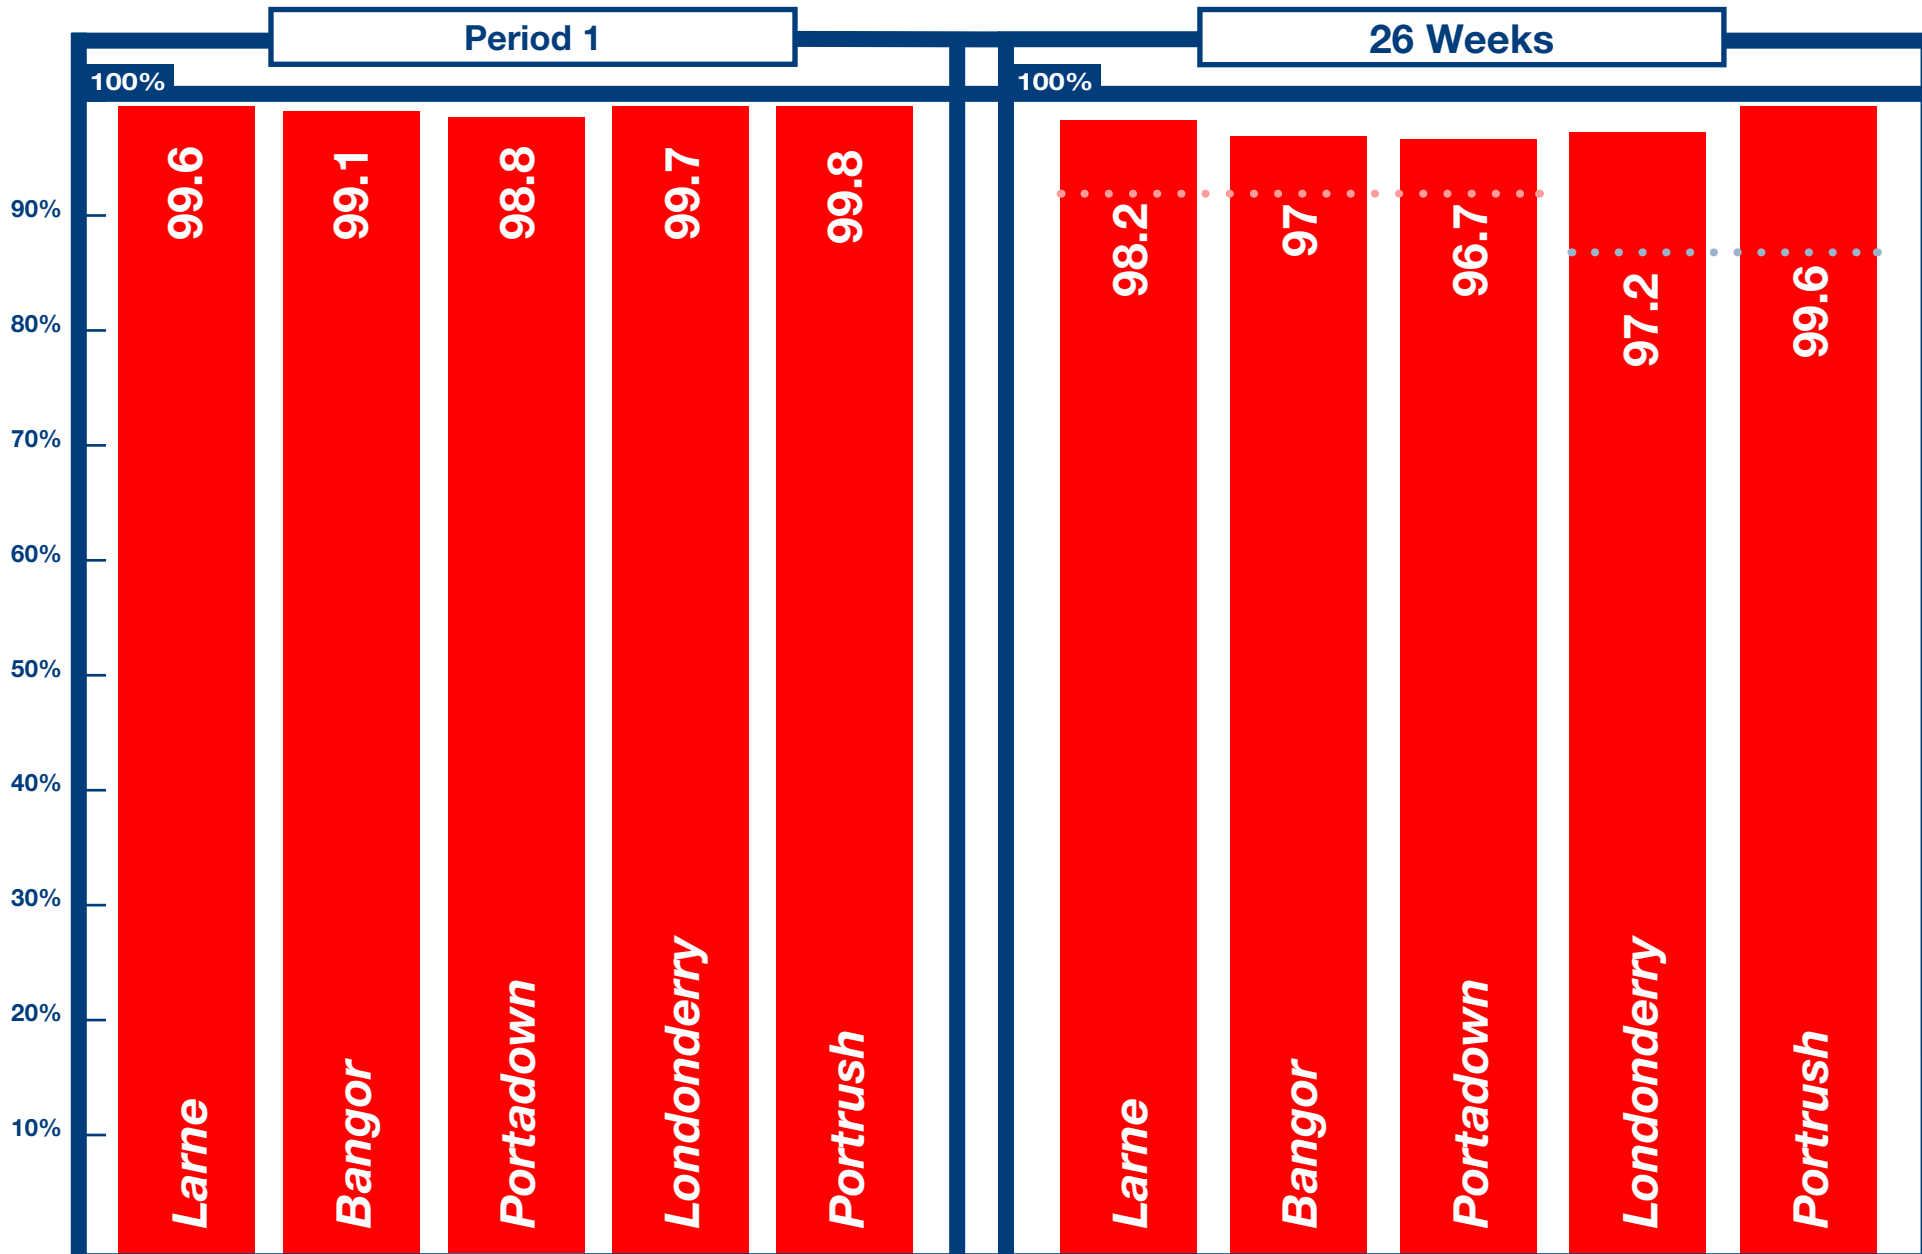

Being On Time

KEY	Within 5 Minutes	Within 10 Minutes	Discounts Apply Below 92% within 5 mins – based on 26wk rolling average ● ● ● ● ● ●	Discounts Apply Below 87% within 10 mins – based on 26wk rolling average ● ● ● ● ● ●
TARGET	95%	90%		
DISCOUNT TRIGGER (26wk period)	92%	87%		

The 26 Week Rolling Average target was achieved on all lines.