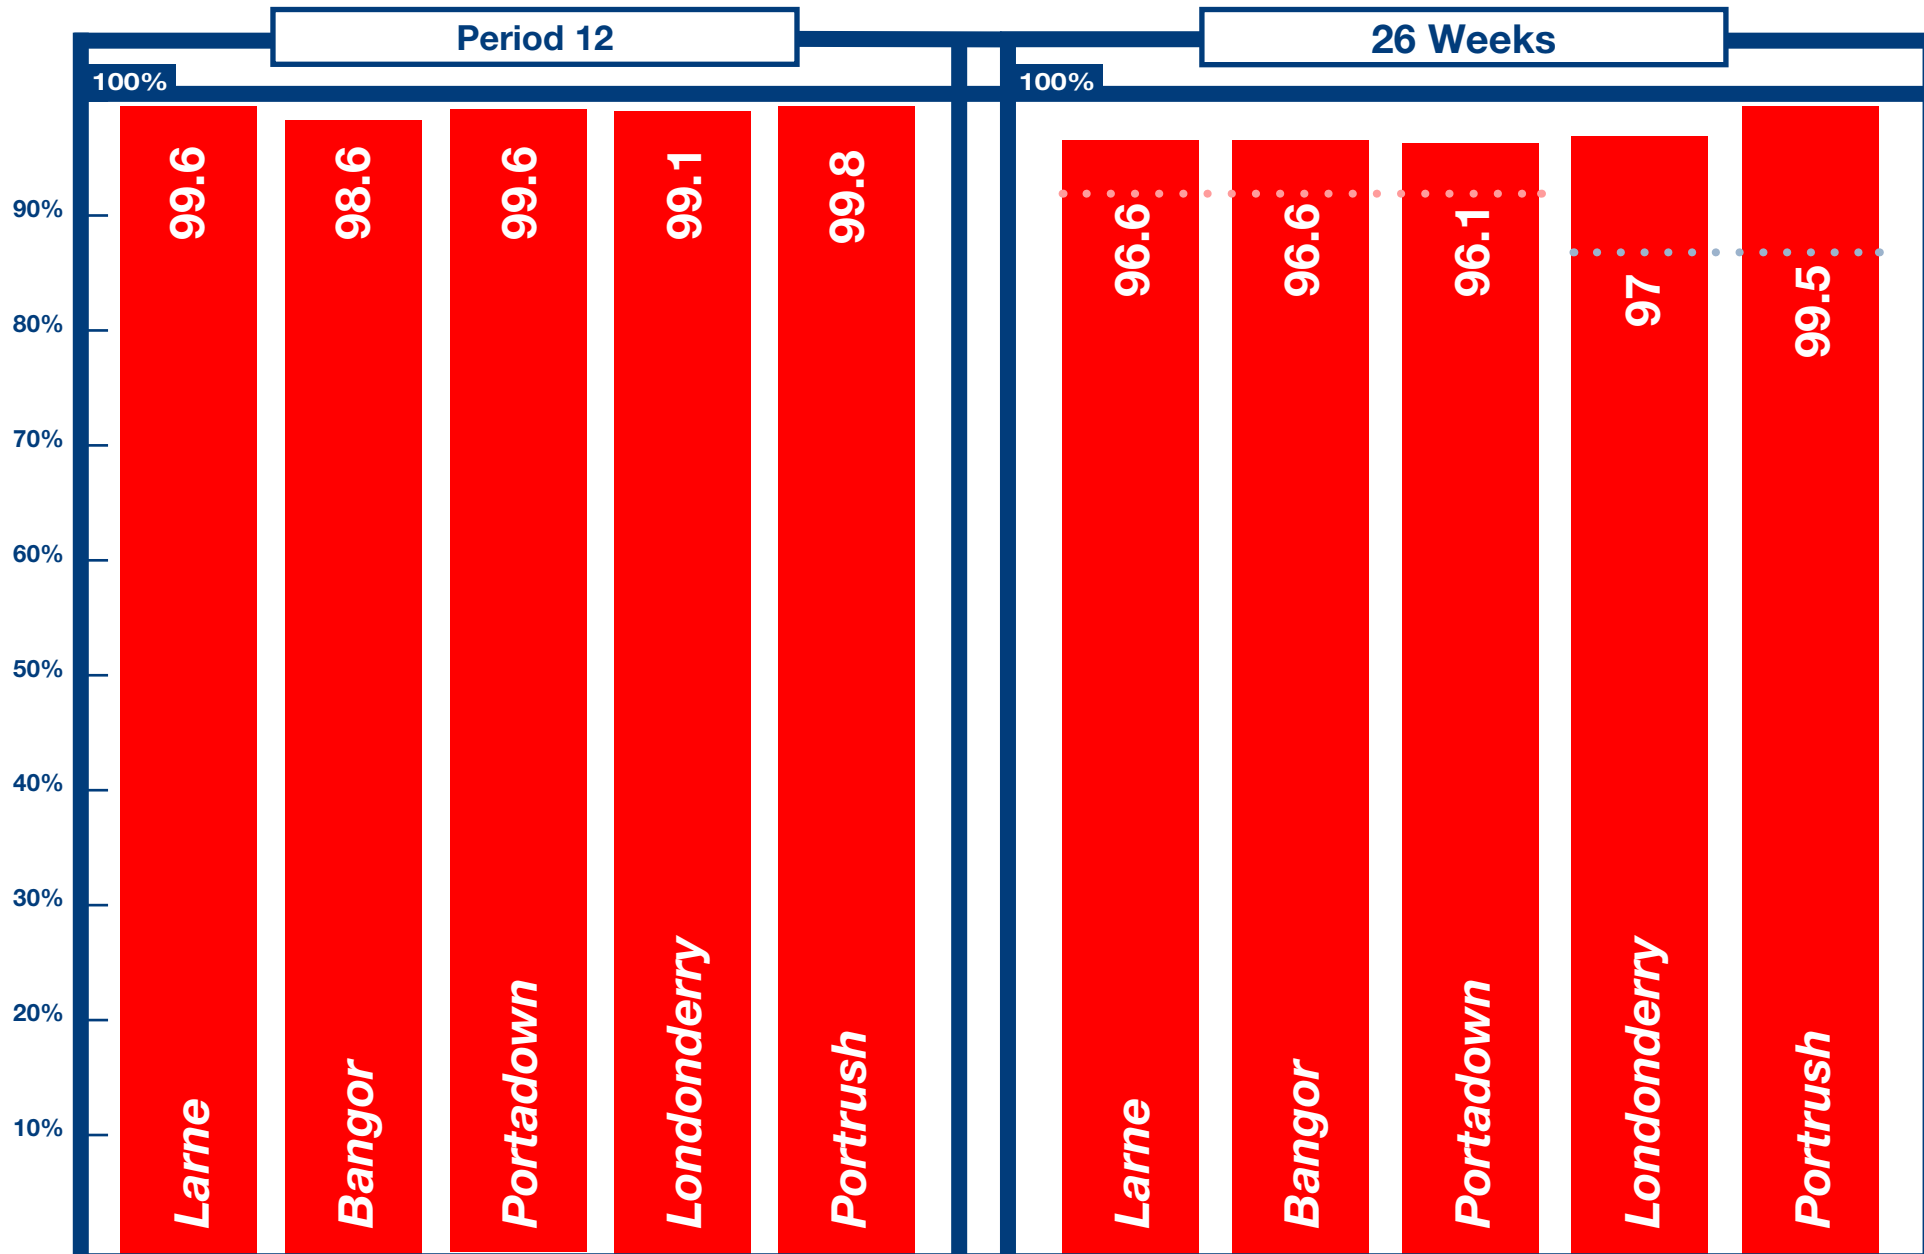

Being On Time

KEY	Within 5 Minutes	Within 10 Minutes		
TARGET	95%	90%	Discounts Apply Below 92% within 5 mins – based on 26wk rolling average	Discounts Apply Below 87% within 10 mins – based on 26wk rolling average
DISCOUNT TRIGGER (26wk period)	92%	87%	•••••	•••••

The 26 Week Rolling Average target was achieved on all lines.