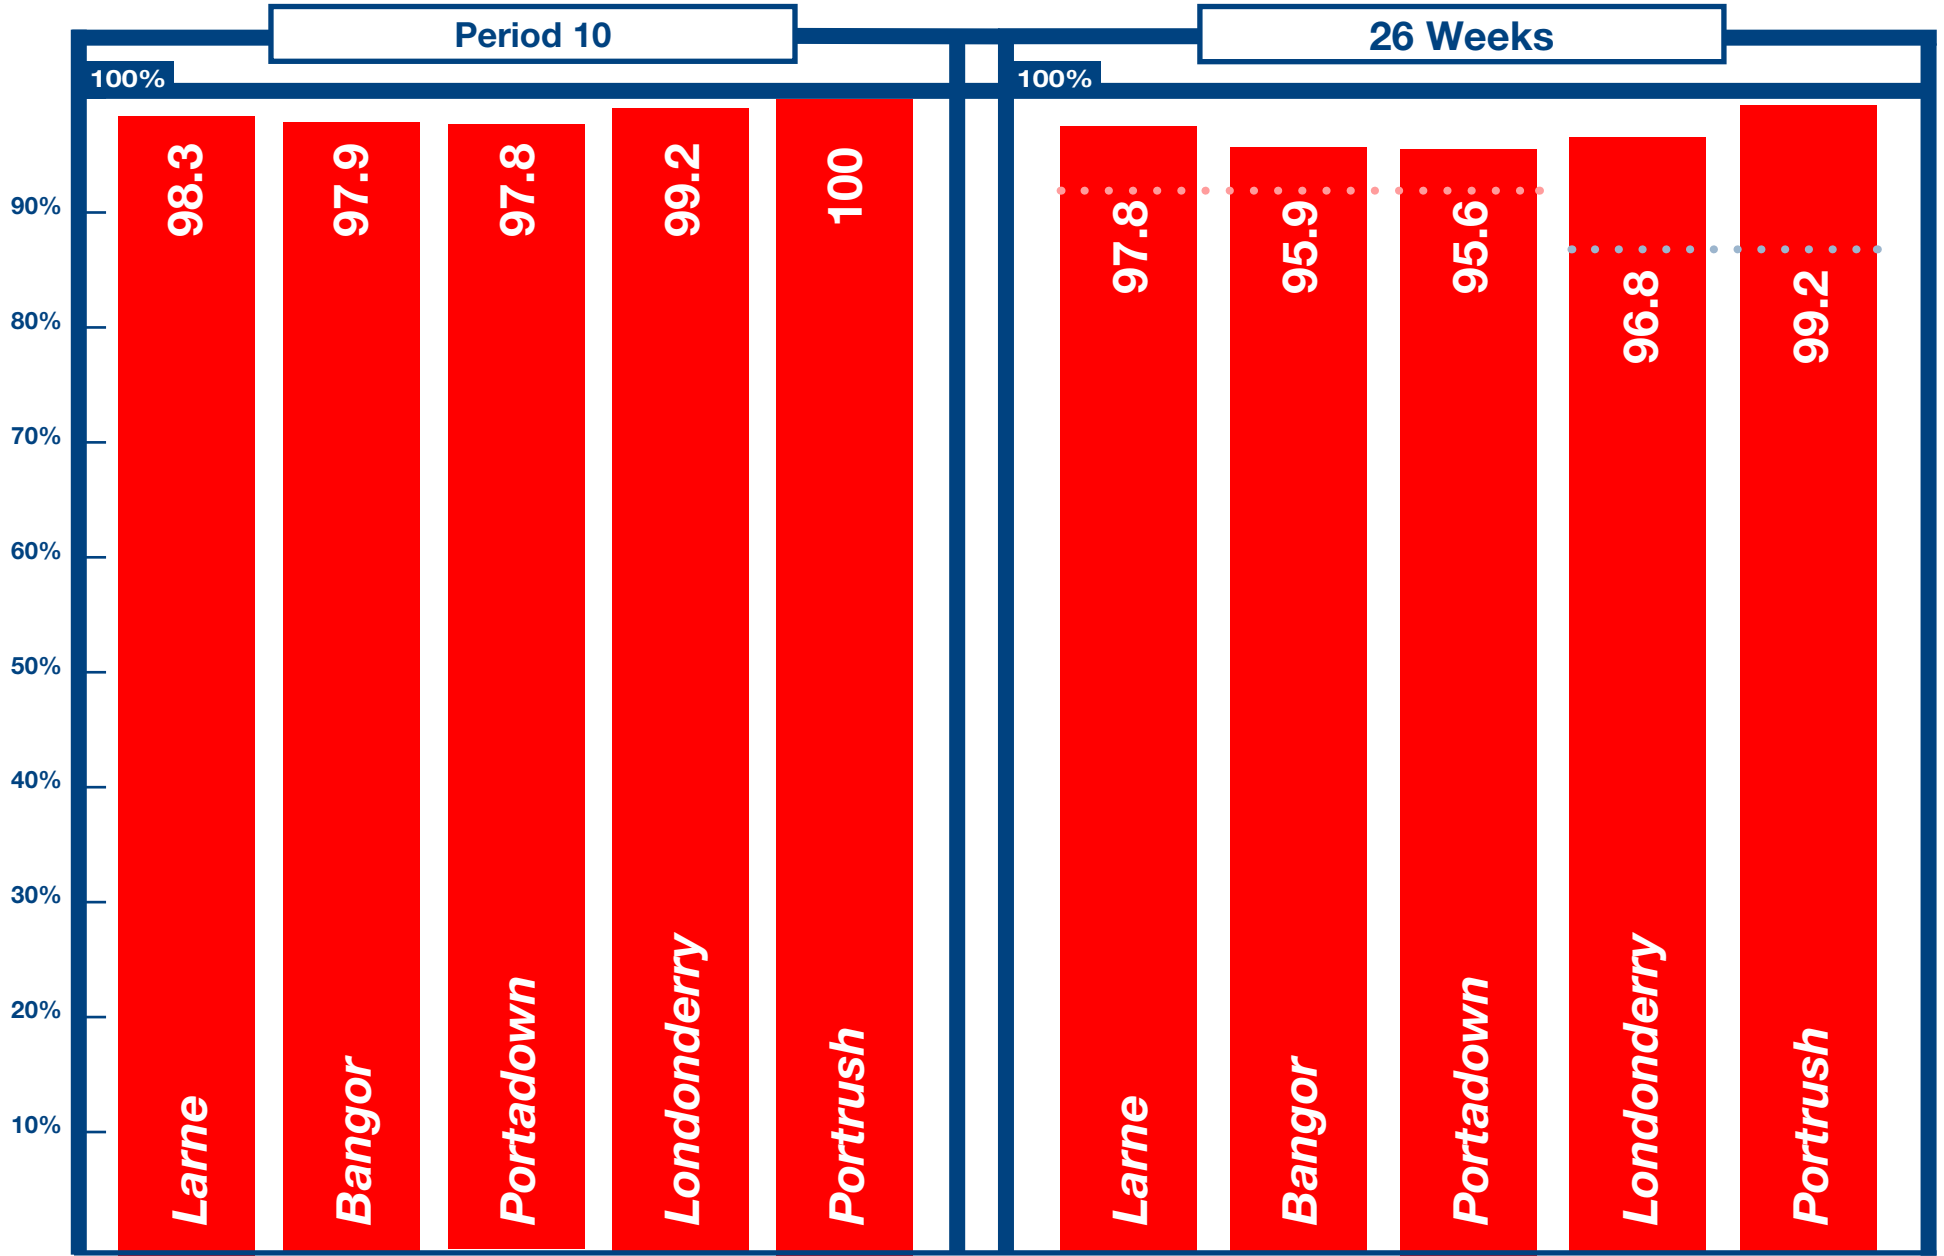

# Being On Time

KEY	Within 5 Minutes	Within 10 Minutes
TARGET	95%	90%
DISCOUNT TRIGGER (26wk period)	92%	87%

Discounts Apply Below  
92% within 5 mins –  
based on 26wk  
rolling average

•••••

Discounts Apply Below  
87% within 10 mins –  
based on 26wk  
rolling average

•••••

The 26 Week Rolling Average target was achieved on all lines.