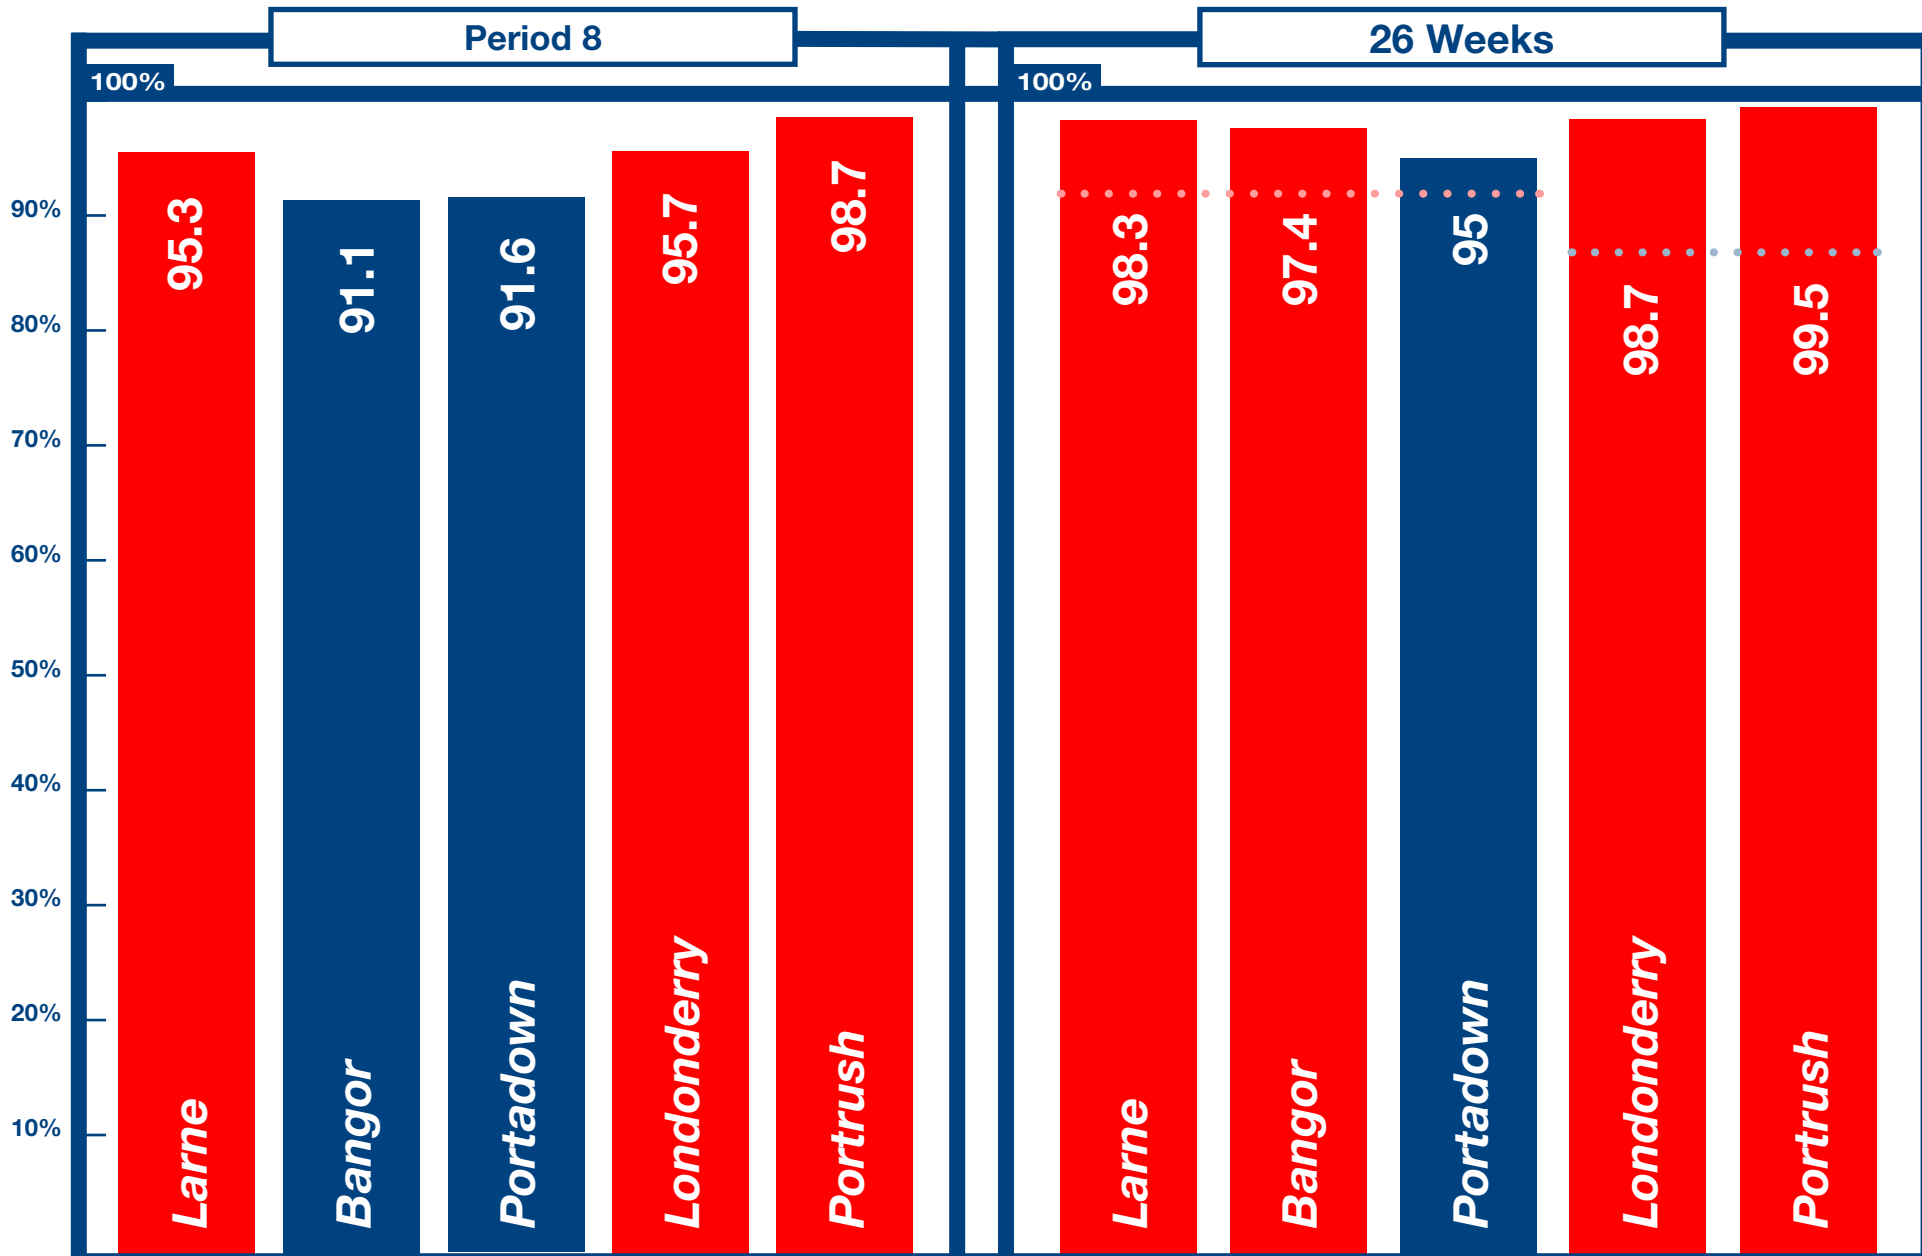

# Being On Time

KEY	Within 5 Minutes	Within 10 Minutes	Discounts Apply Below
TARGET	95%	90%	92% within 5 mins – based on 26wk rolling average
DISCOUNT TRIGGER (26wk period)	92%	87%	87% within 10 mins – based on 26wk rolling average

The 26 Week Rolling Average target was achieved on all lines.