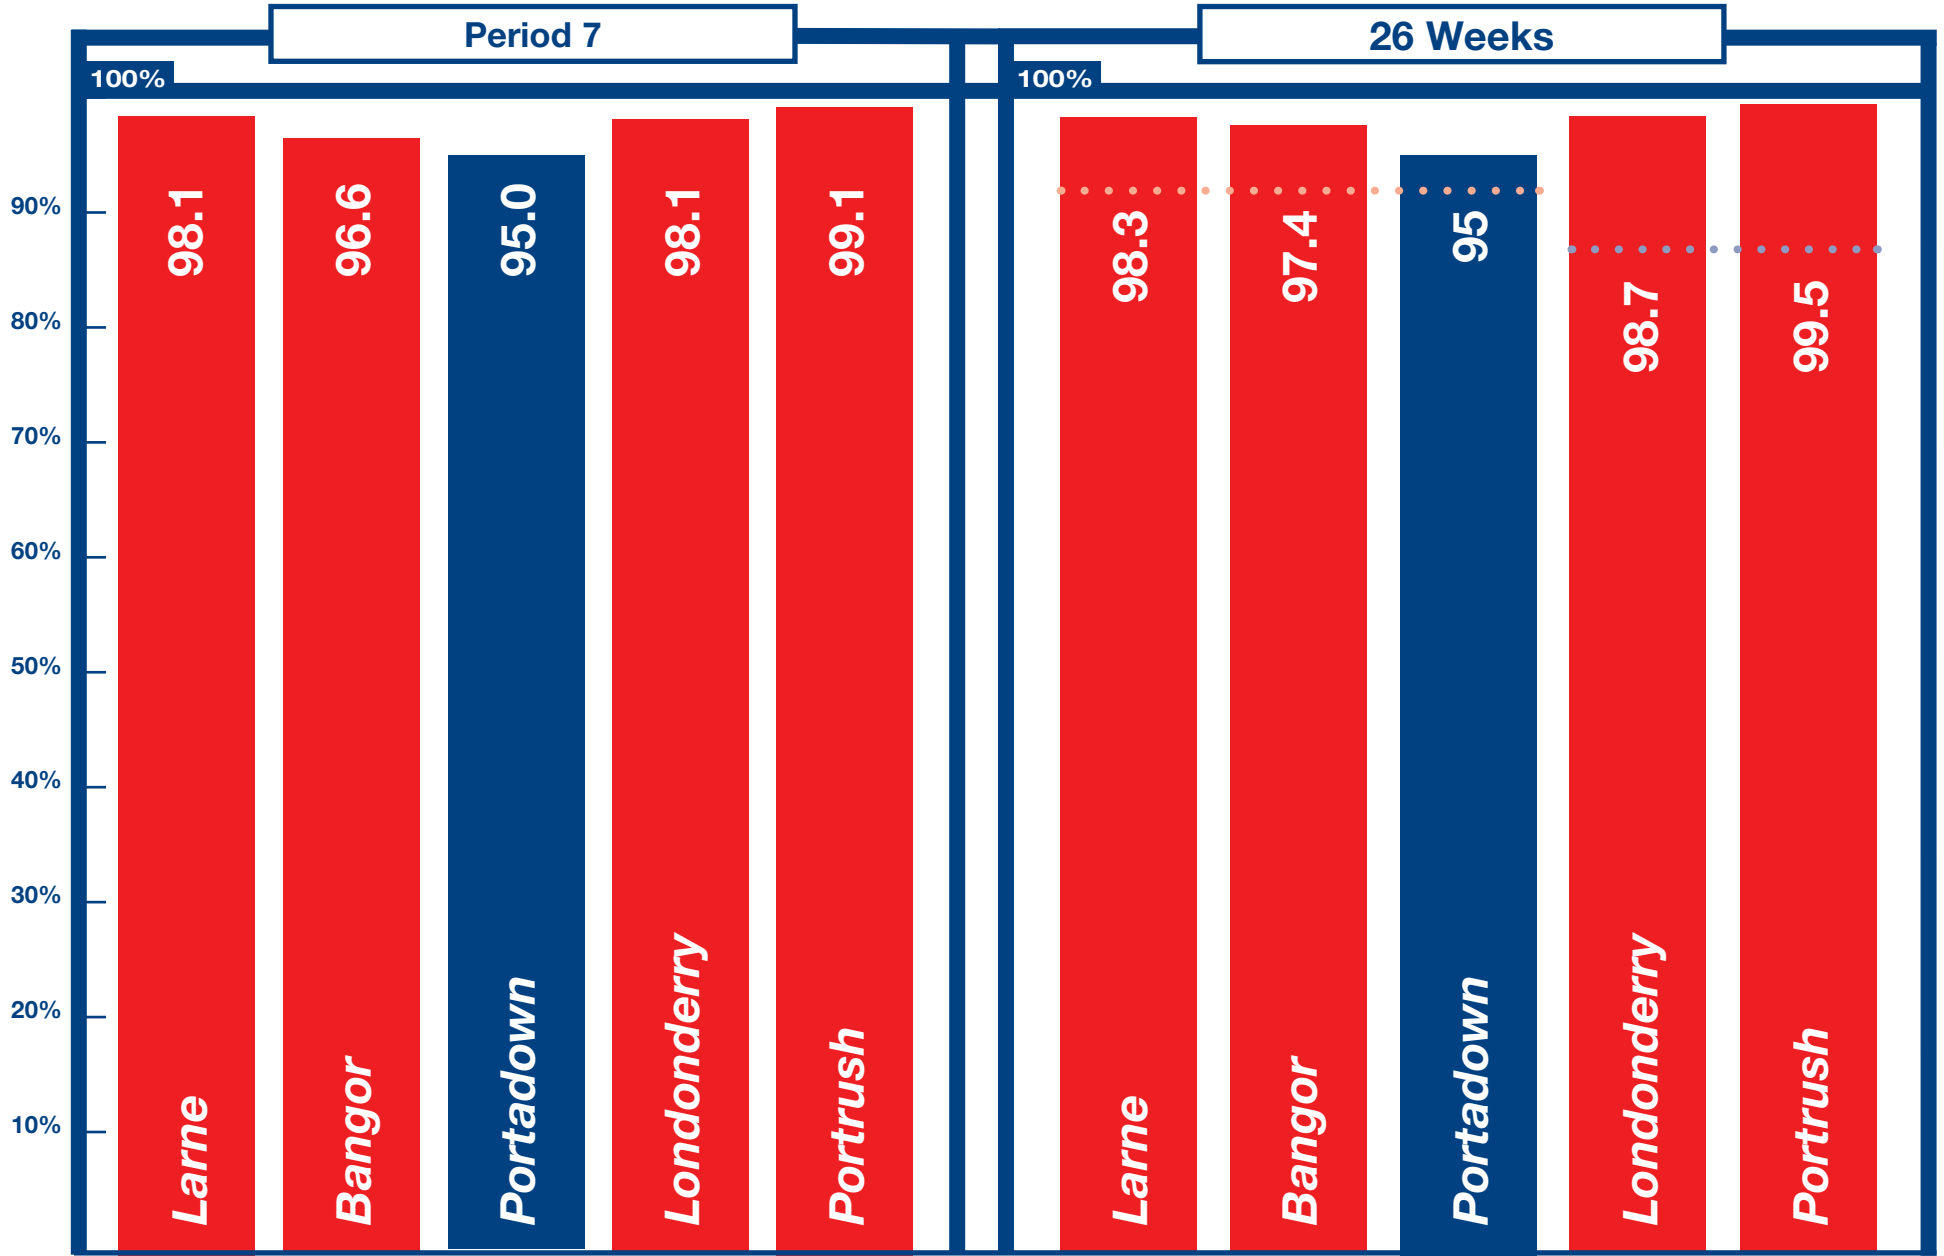

Being On Time

KEY	Within 5 Minutes	Within 10 Minutes	Discounts Apply Below
TARGET	95%	90%	92% within 5 mins – based on 26wk rolling average
DISCOUNT TRIGGER (26wk period)	92%	87%	87% within 10 mins – based on 26wk rolling average

The 26 Week Rolling Average target was achieved on all lines.