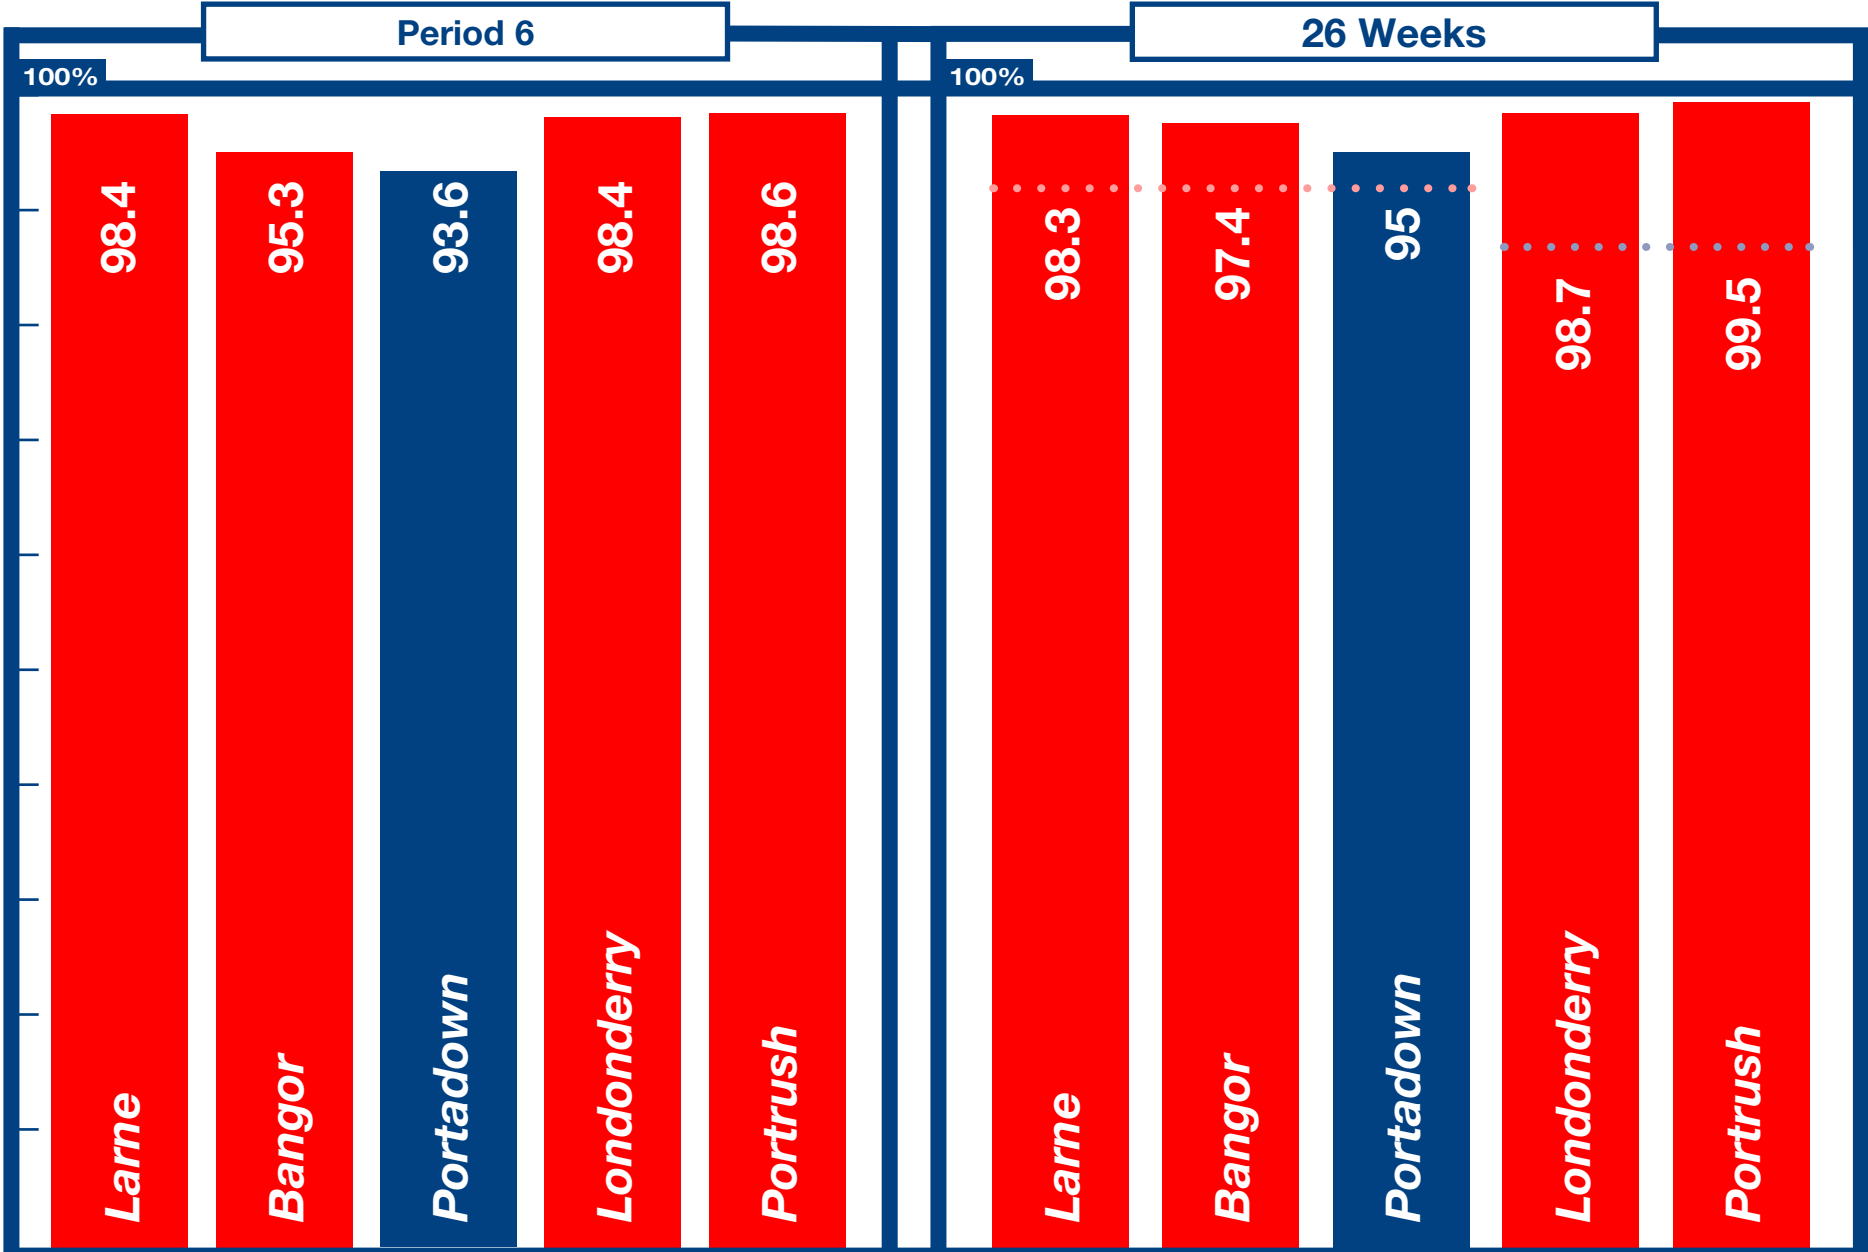

Being On Time

KEY	Within 5 Minutes	Within 10 Minutes
TARGET	95%	90%
DISCOUNT TRIGGER (26wk period)	92%	87%

Discounts Apply Below
92% within 5 mins –
based on 26wk
rolling average

•••••

Discounts Apply Below
87% within 10 mins –
based on 26wk
rolling average

•••••

The 26 Week Rolling Average target was achieved on all lines.