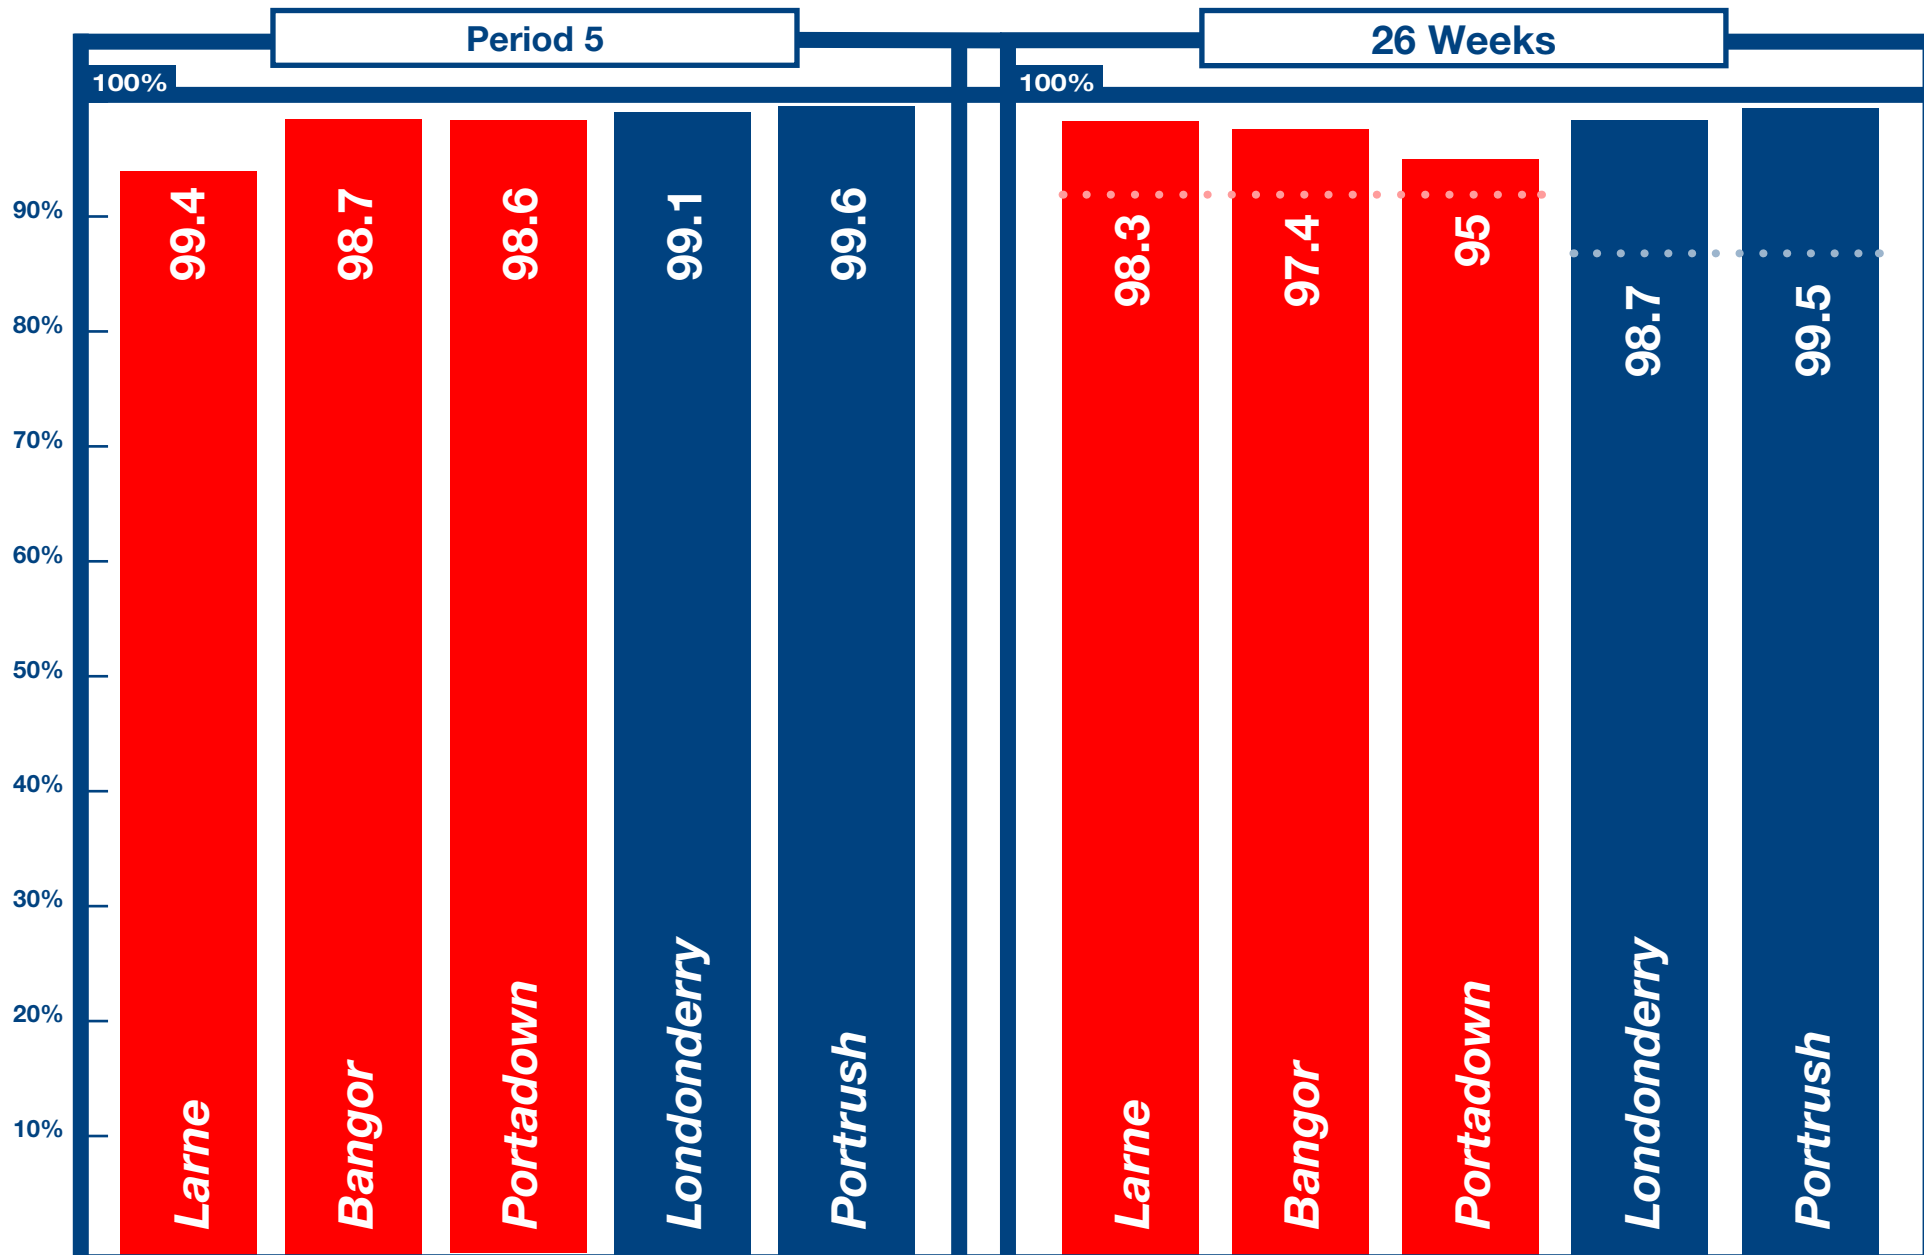

Being On Time

KEY	Within 5 Minutes	Within 10 Minutes	Discounts Apply Below
TARGET	95%	90%	92% within 5 mins – based on 26wk rolling average
DISCOUNT TRIGGER (26wk period)	92%	87%	87% within 10 mins – based on 26wk rolling average

The 26 Week Rolling Average target was achieved on all lines.