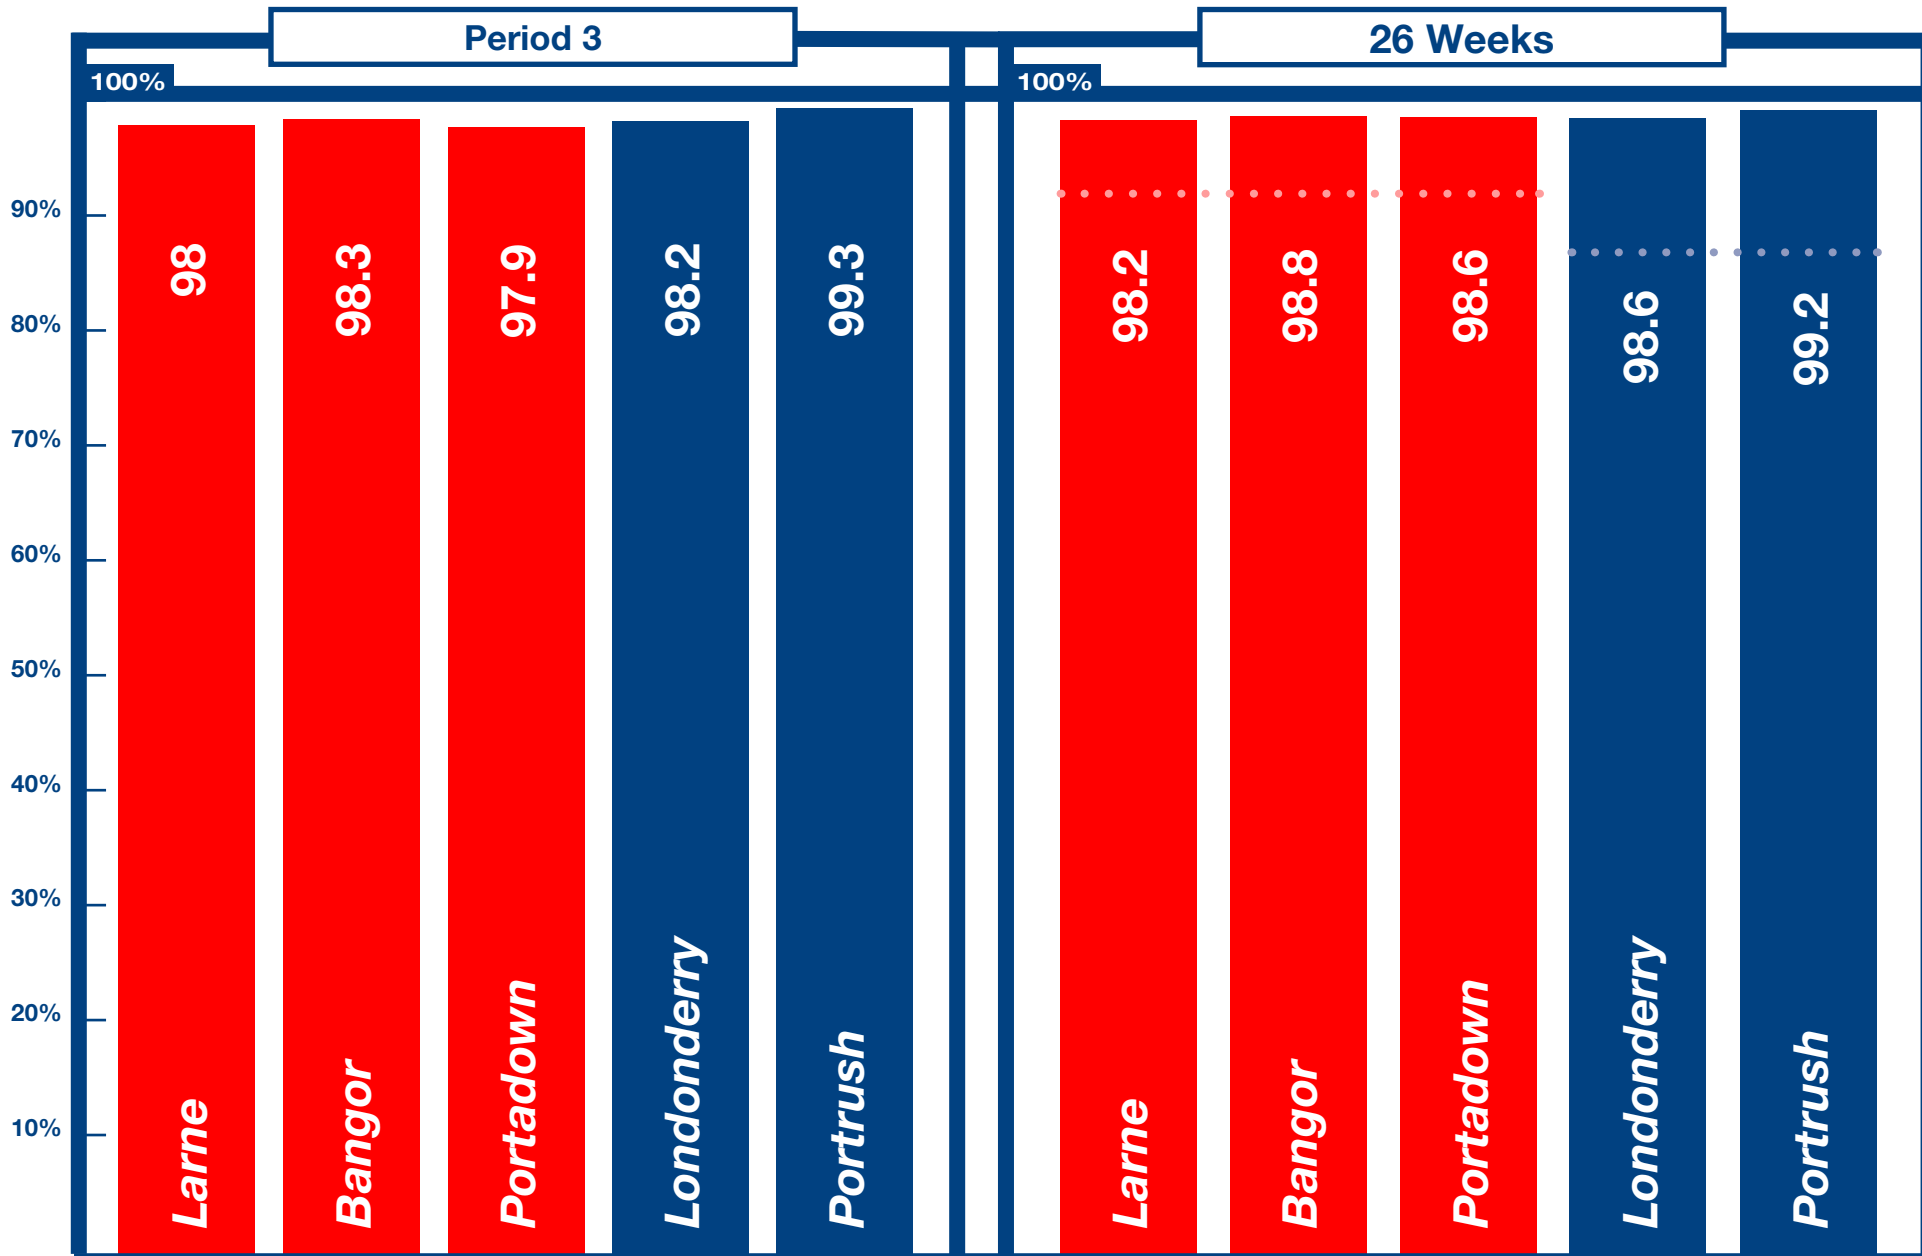

Being On Time

KEY	Within 5 Minutes	Within 10 Minutes	Discounts Apply Below
TARGET	95%	90%	92% within 5 mins – based on 26wk rolling average
DISCOUNT TRIGGER (26wk period)	92%	87%	87% within 10 mins – based on 26wk rolling average

The 26 Week Rolling Average target was achieved on all lines.