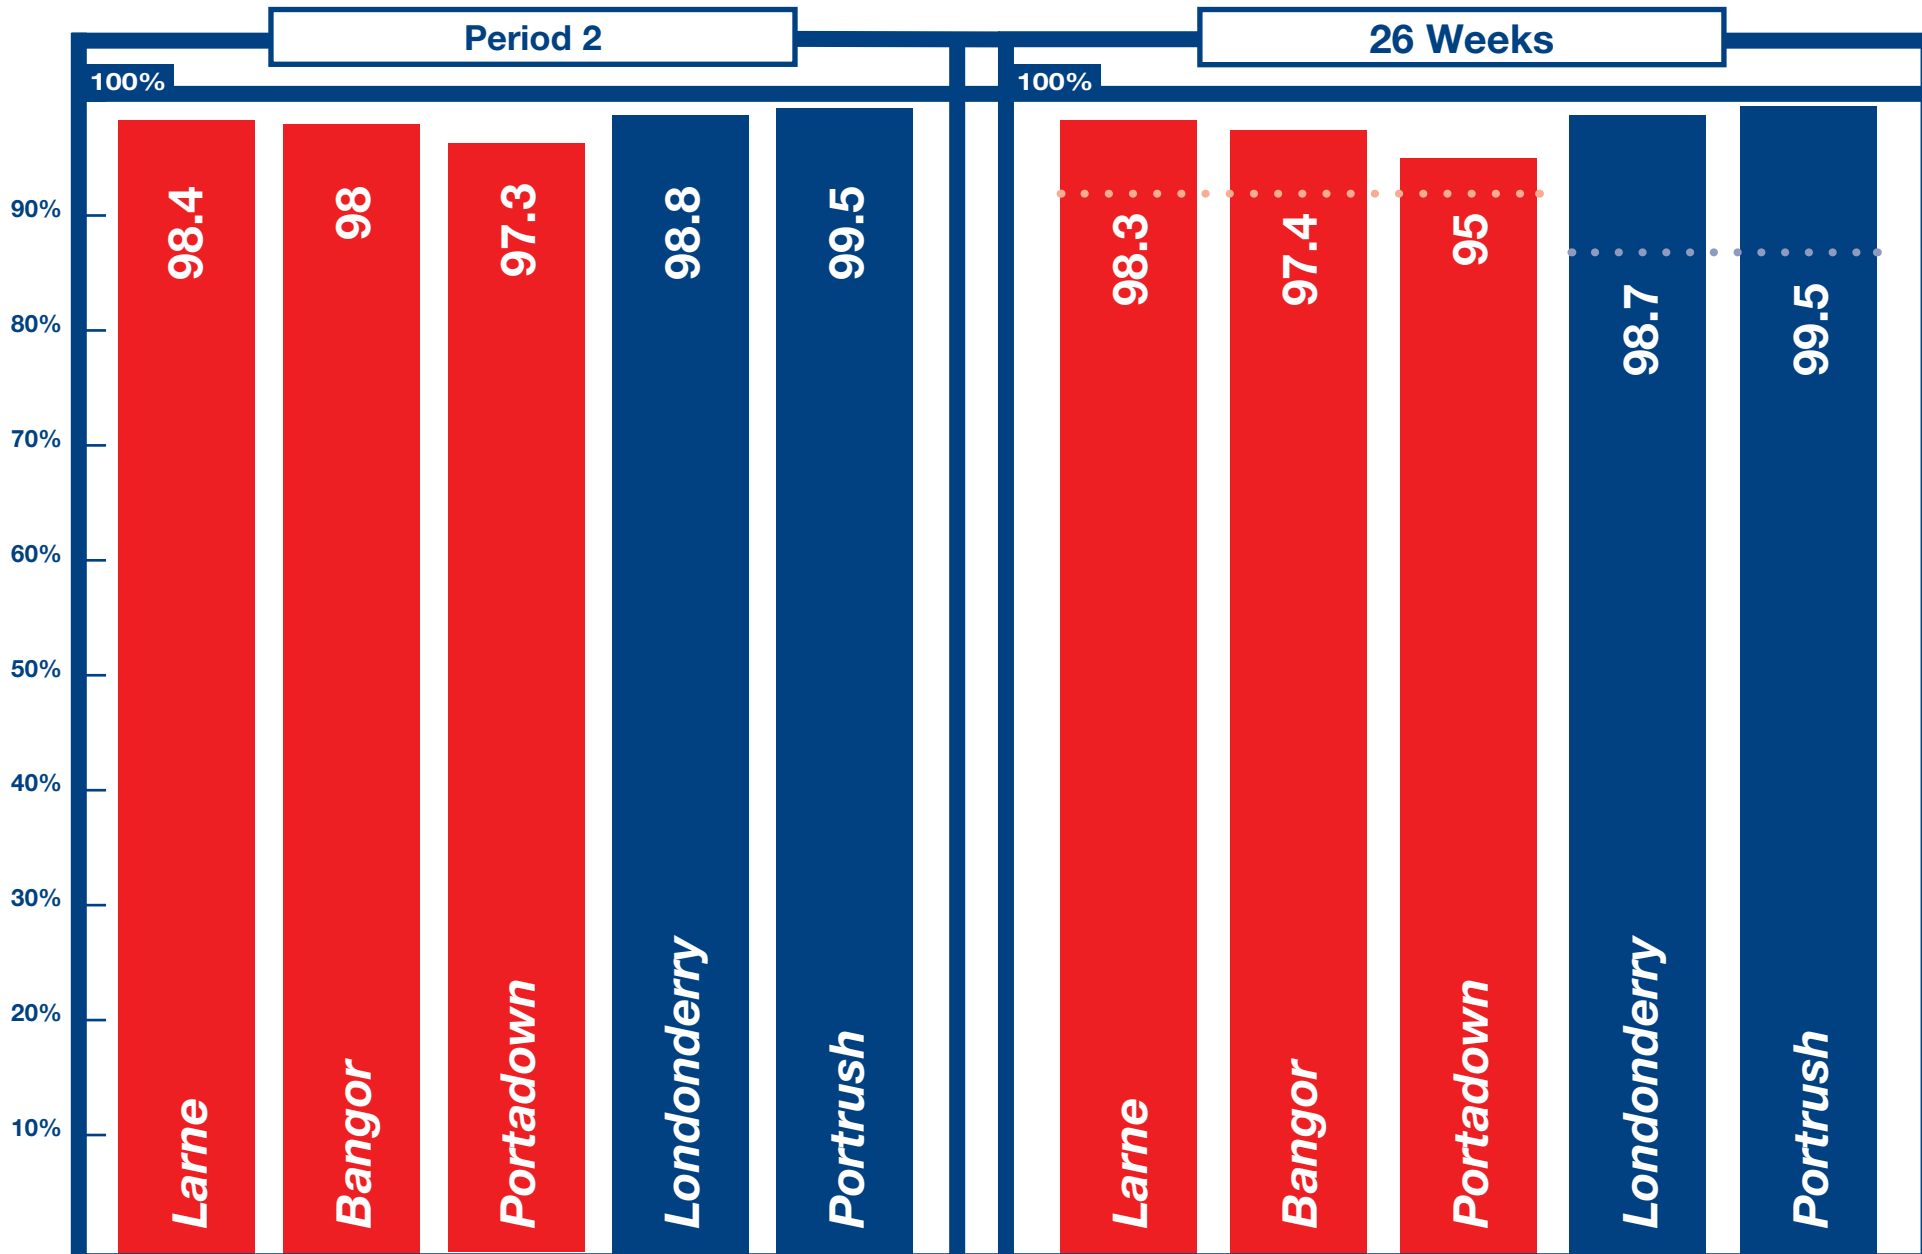

# Being On Time

KEY	Within 5 Minutes	Within 10 Minutes	Discounts Apply Below 92% within 5 mins – based on 26wk rolling average ● ● ● ● ● ●	Discounts Apply Below 87% within 10 mins – based on 26wk rolling average ● ● ● ● ● ●
TARGET	95%	90%		
DISCOUNT TRIGGER (26wk period)	92%	87%		

The 26 Week Rolling Average target was achieved on all lines.