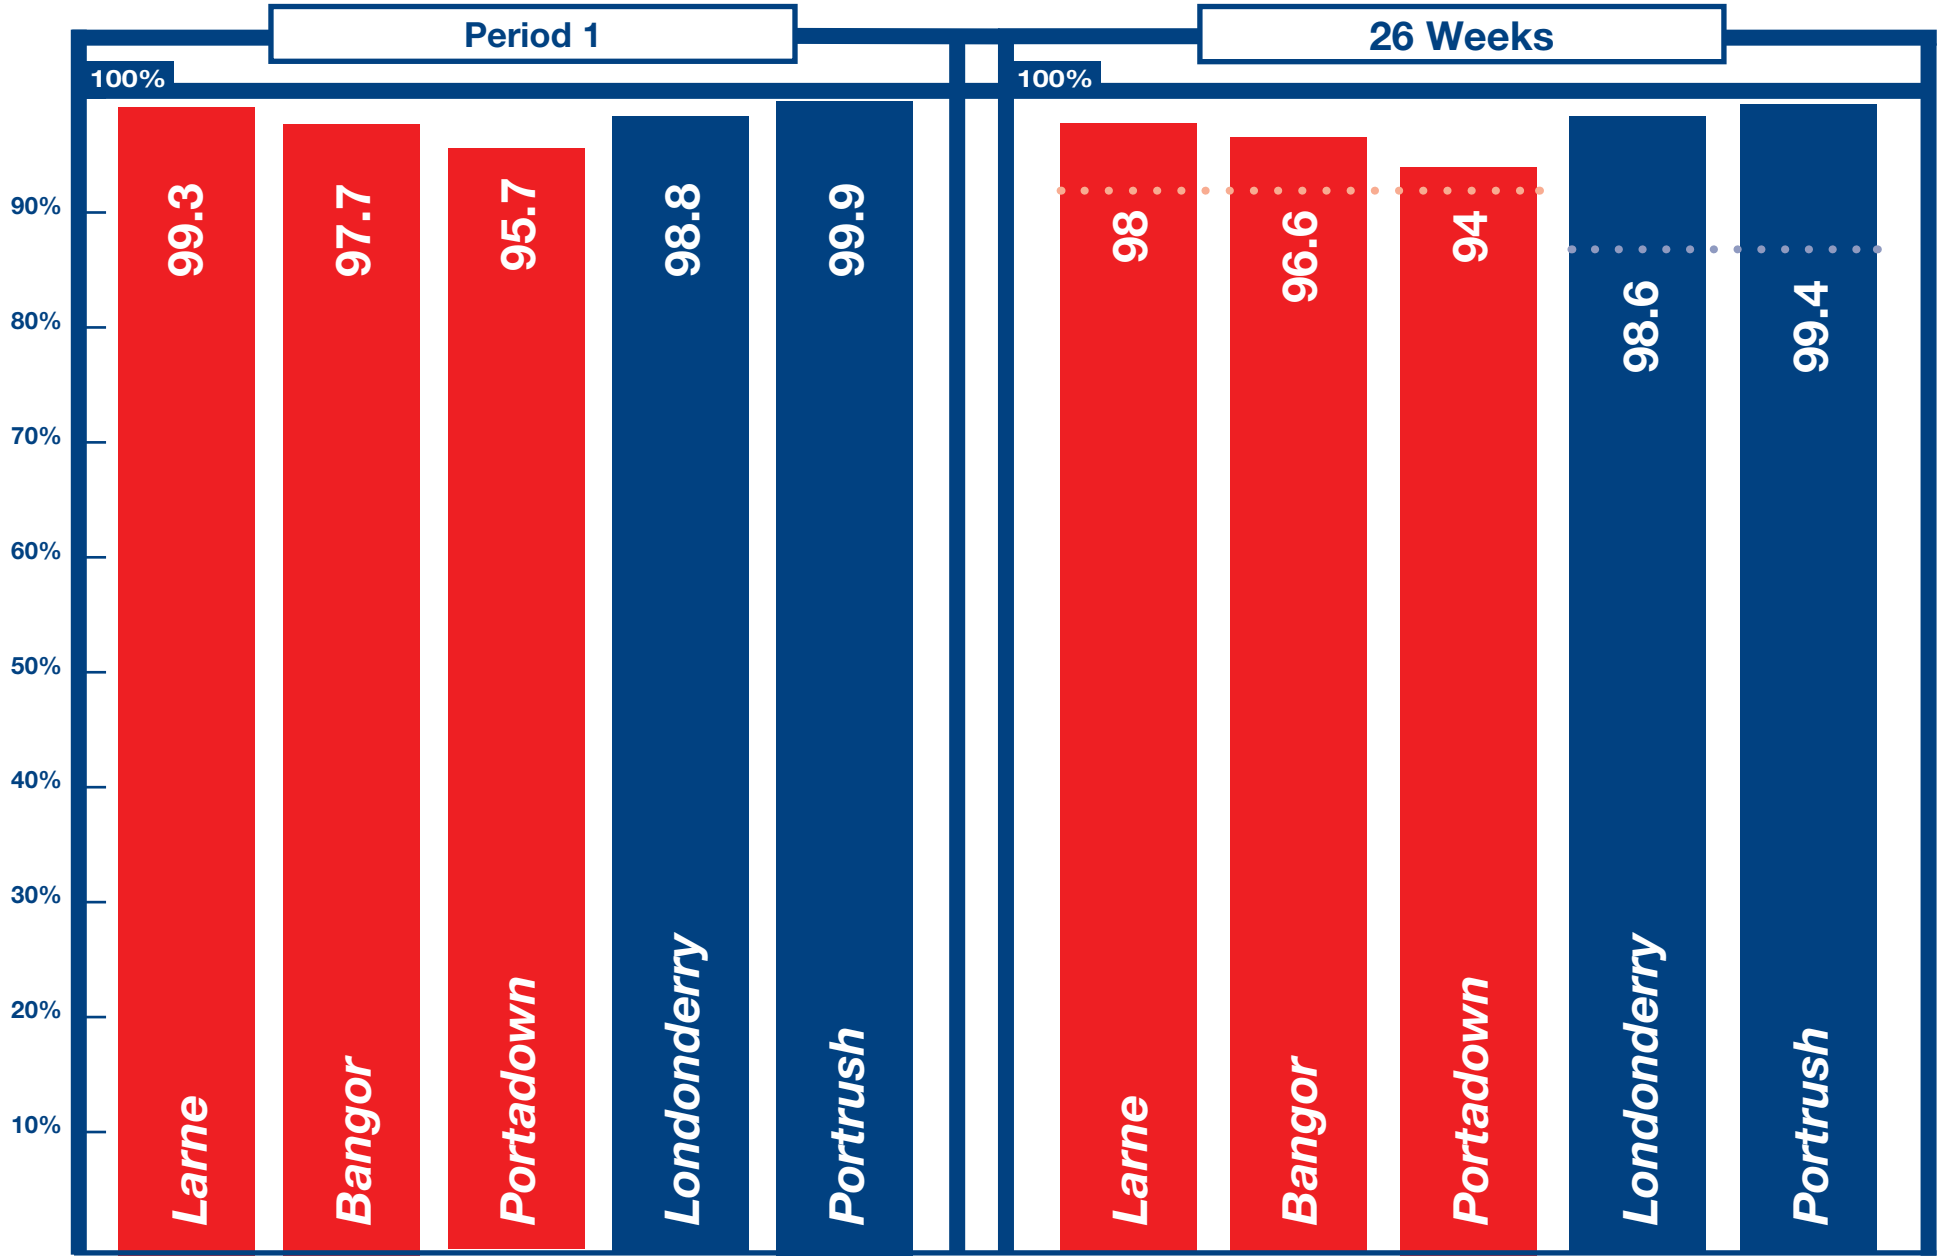

Being On Time

KEY	Within 5 Minutes	Within 10 Minutes	Discounts Apply Below
TARGET	95%	90%	92% within 5 mins – based on 26wk rolling average
DISCOUNT TRIGGER (26wk period)	92%	87%	87% within 10 mins – based on 26wk rolling average

The 26 Week Rolling Average target was achieved on all lines.